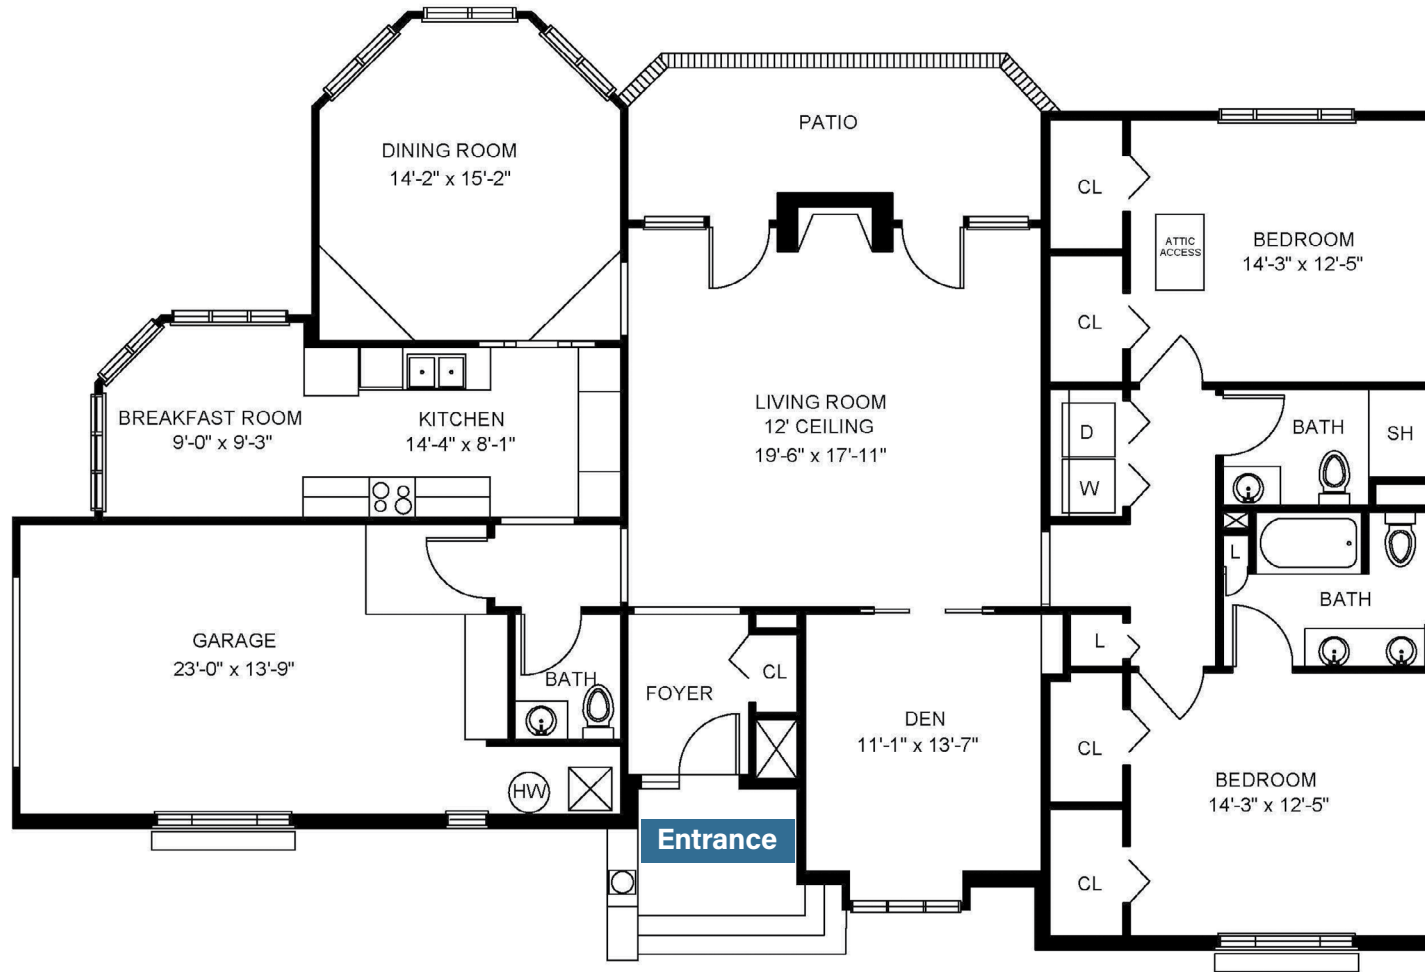

# Boatwright Circle

NEIGHBORHOOD

## Seafarer

Executive Ranch Home | 2 Bed with Den and Attached Garage | 1,899 sq. ft.

*Sample floor plans shown. Floor plans are approximate and vary by location.*