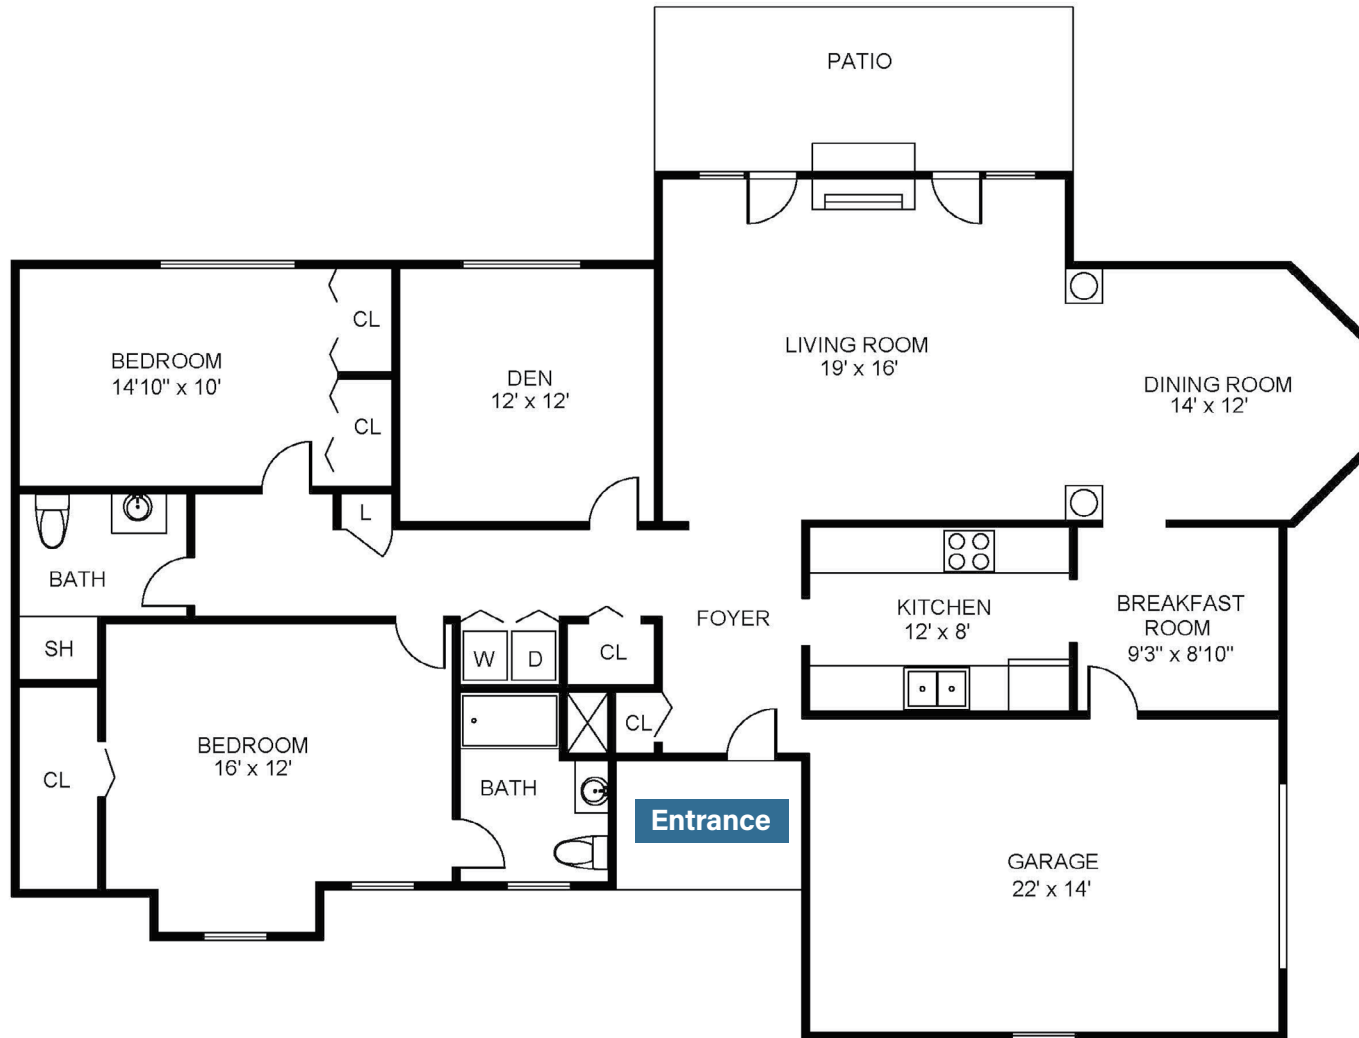

Boatwright Circle

NEIGHBORHOOD

Schooner

Executive Ranch Home | 2 Bed with Den and Attached Garage | 1,716 sq. ft.

Sample floor plans shown. Floor plans are approximate and vary by location.