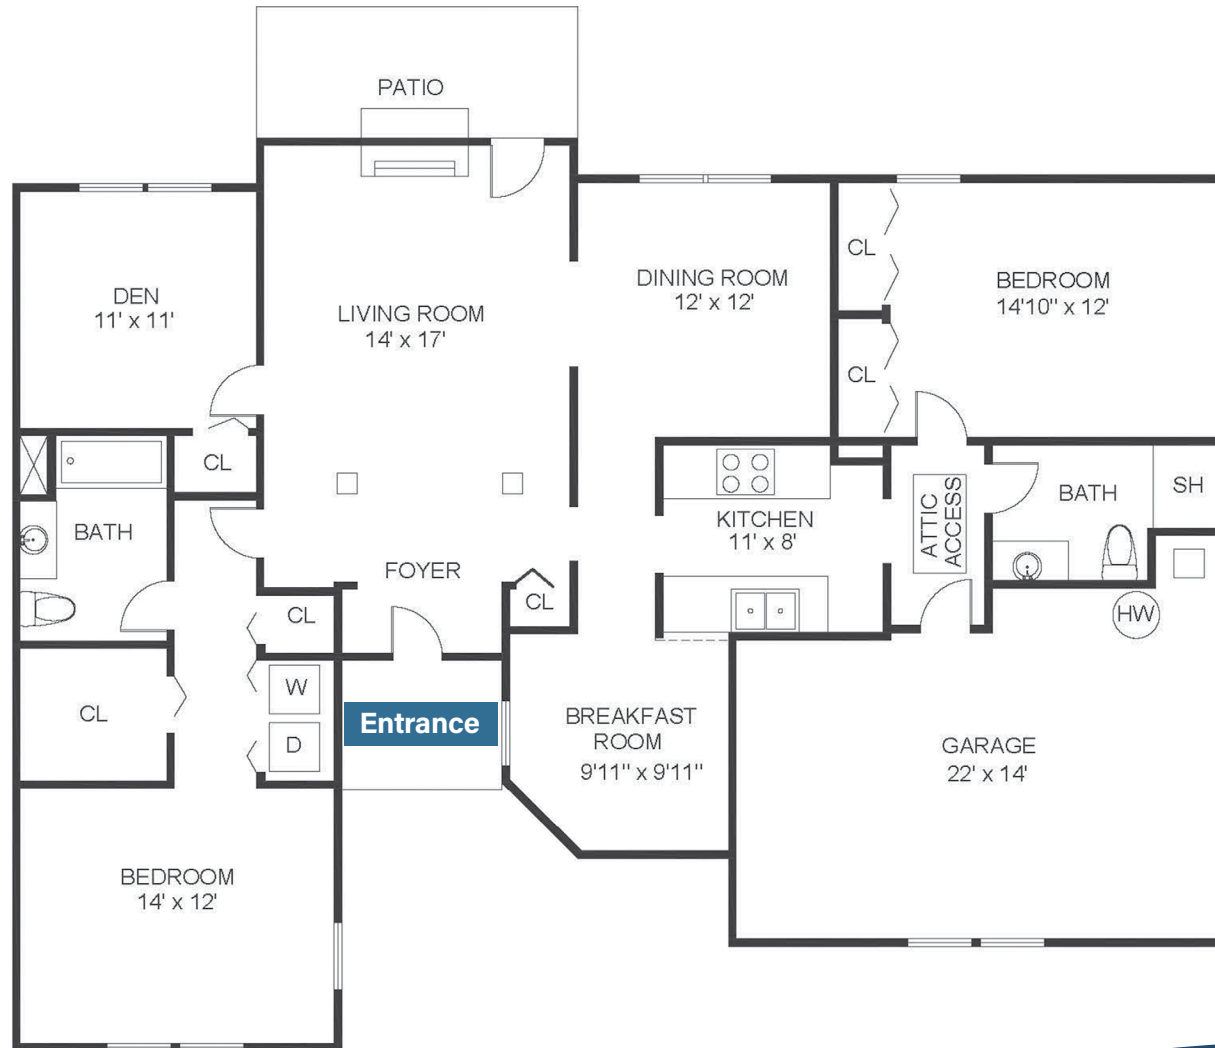

Boatwright Circle

NEIGHBORHOOD

Skipjack

Executive Ranch Home | 2 Bed with Den and Attached Garage | 1,623 sq. ft.

Sample floor plans shown. Floor plans are approximate and vary by location.