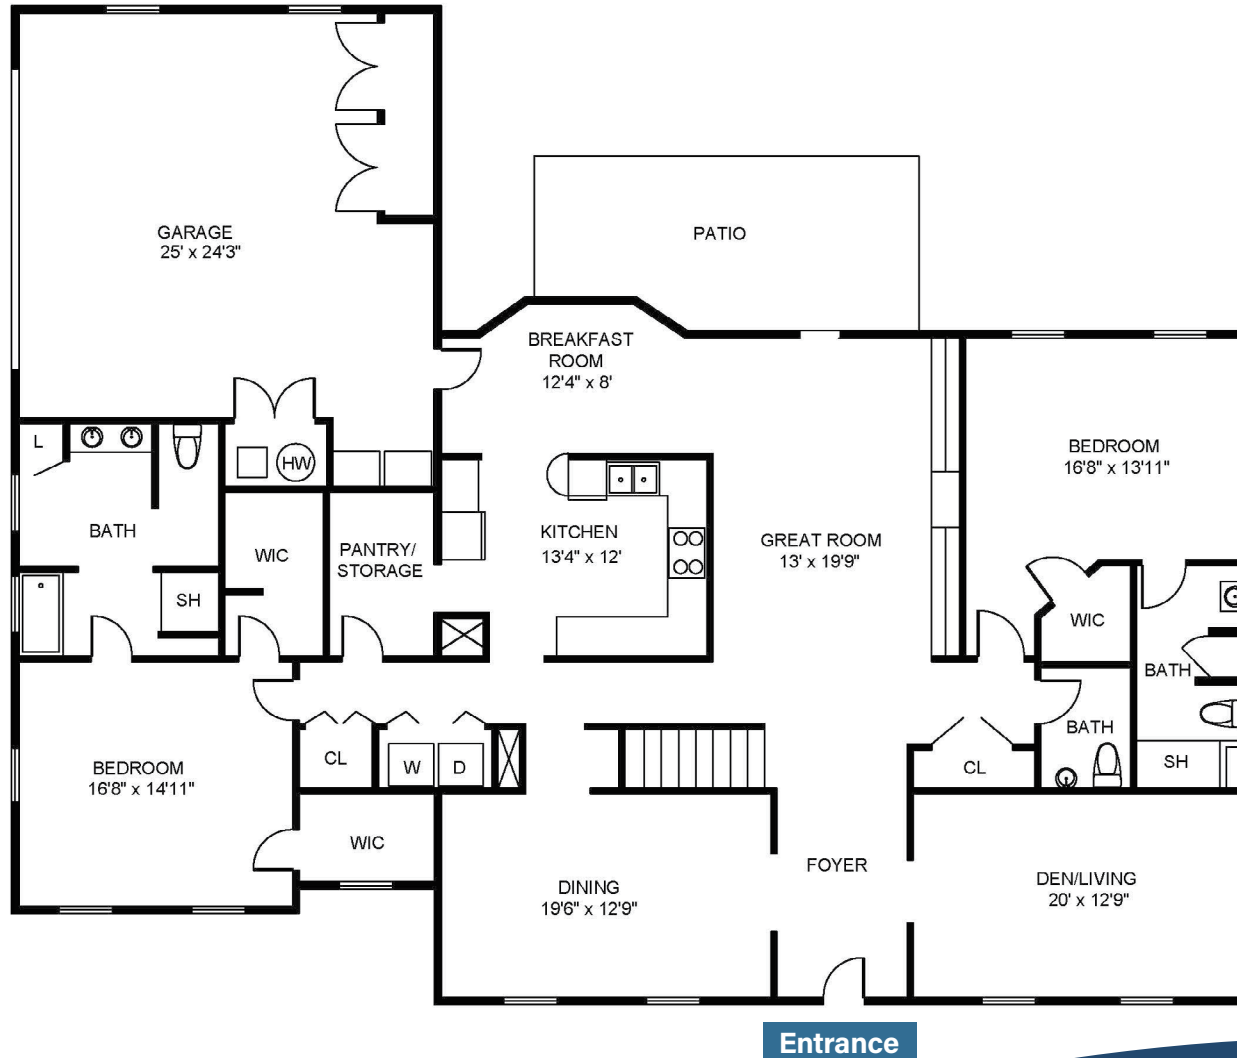

Edgewood
NEIGHBORHOOD

Powhatan

Luxury Villa Home | 2 Bed with Den and Attached Garage | 2,650 sq. ft.

Sample floor plans shown. Floor plans are approximate and vary by location.