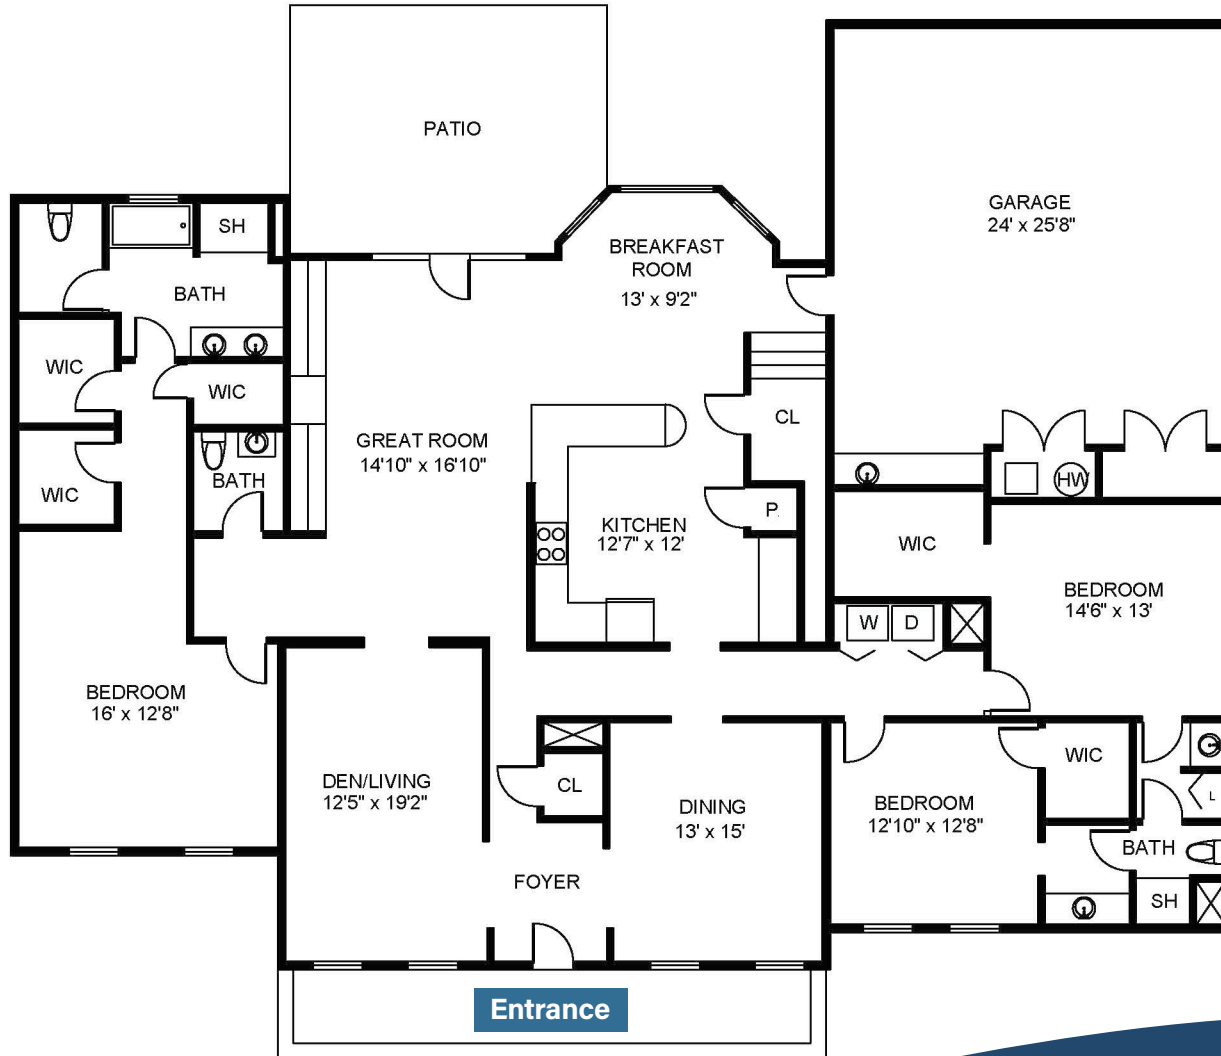

Edgewood
NEIGHBORHOOD

Roanoke

Luxury Villa Home | 3 Bed with Den and Attached Garage | 2,620 sq. ft.

Sample floor plans shown. Floor plans are approximate and vary by location.