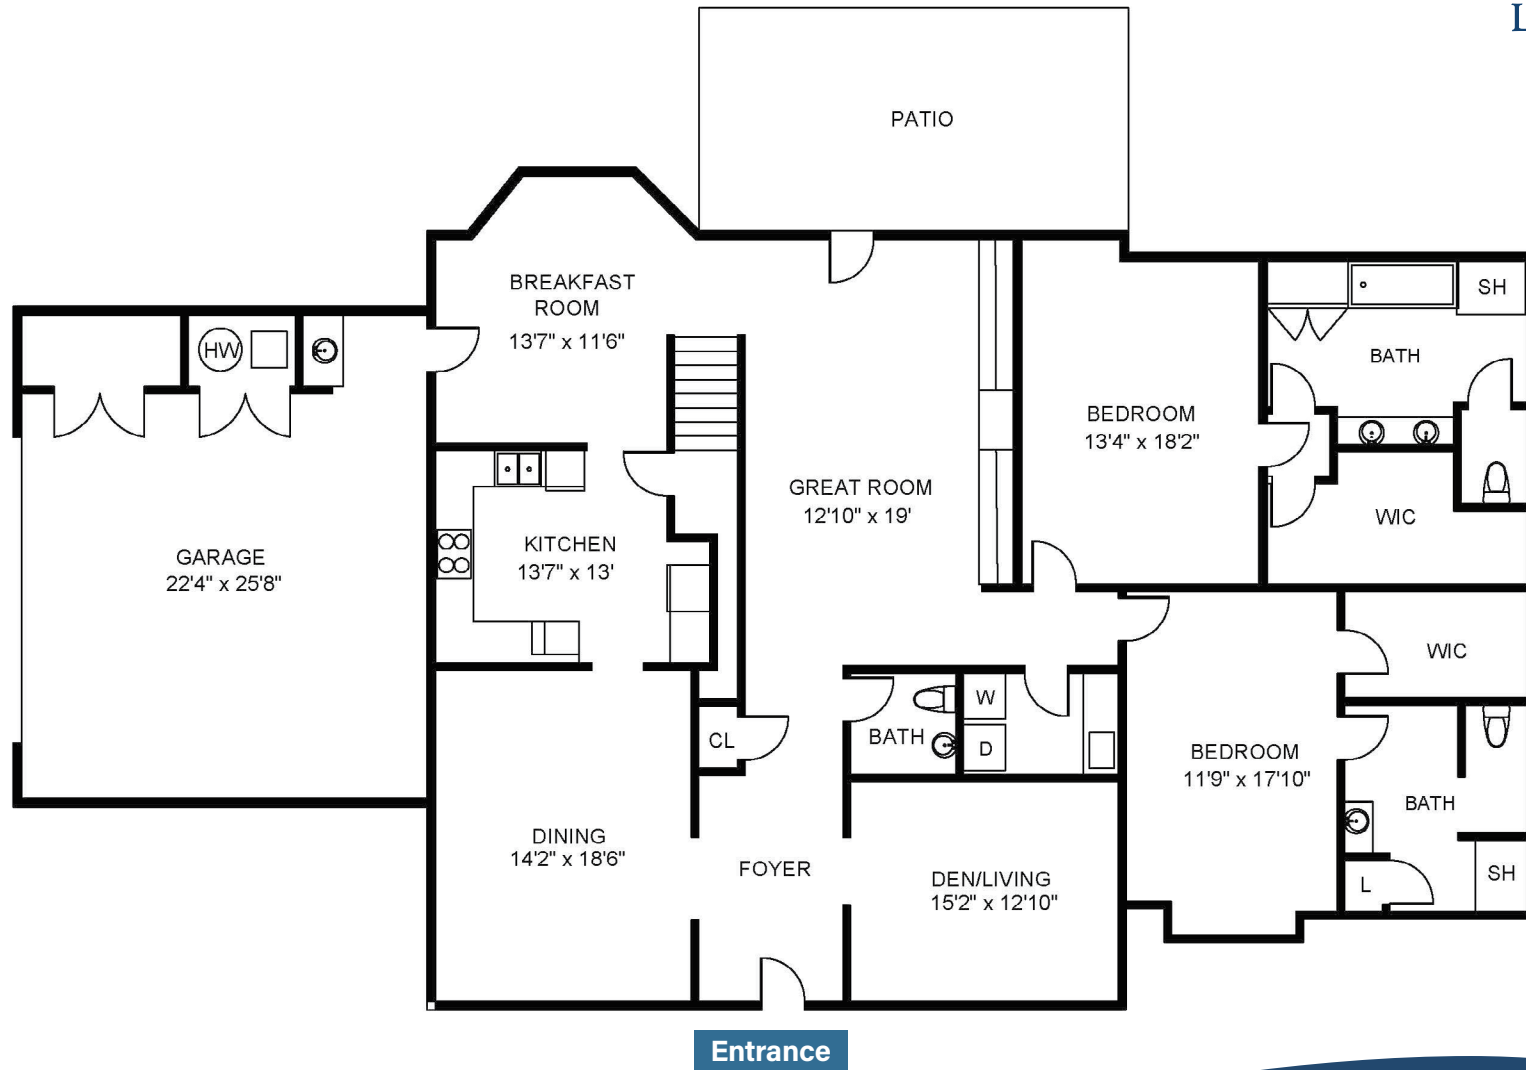

Edgewood
NEIGHBORHOOD

Shenandoah

Luxury Villa Home | 2 Bed with Den and Attached Garage | 2,540 sq. ft.

Sample floor plans shown. Floor plans are approximate and vary by location.