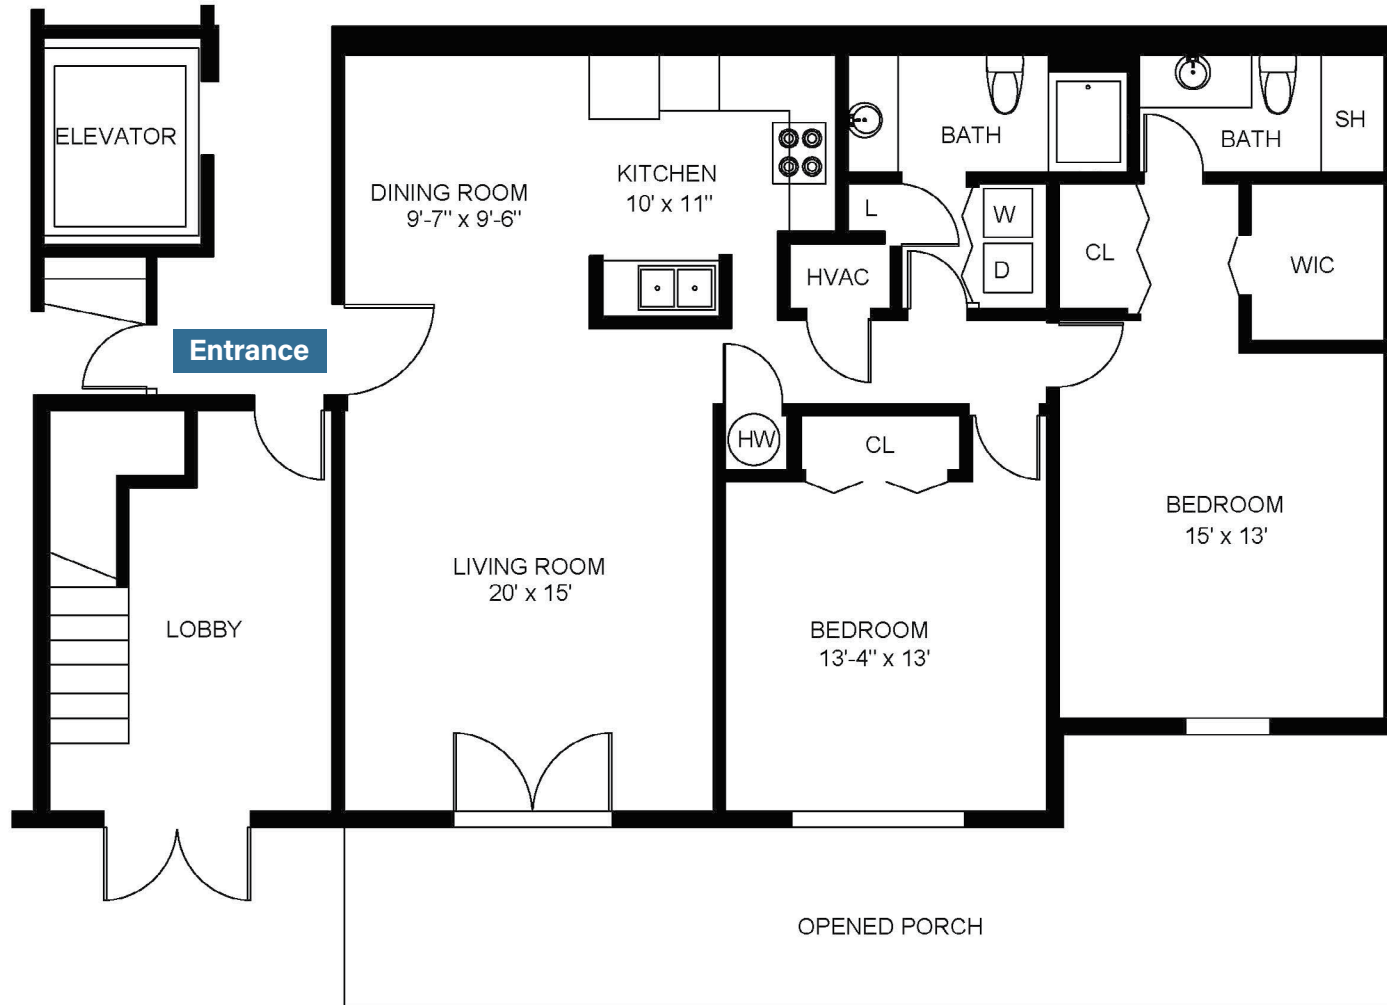

River Court

NEIGHBORHOOD

Windjammer

Traditional Porch Apartment | 2 Bed with Open Porch | 1,268 sq. ft.

Sample floor plans shown. Floor plans are approximate and vary by location.