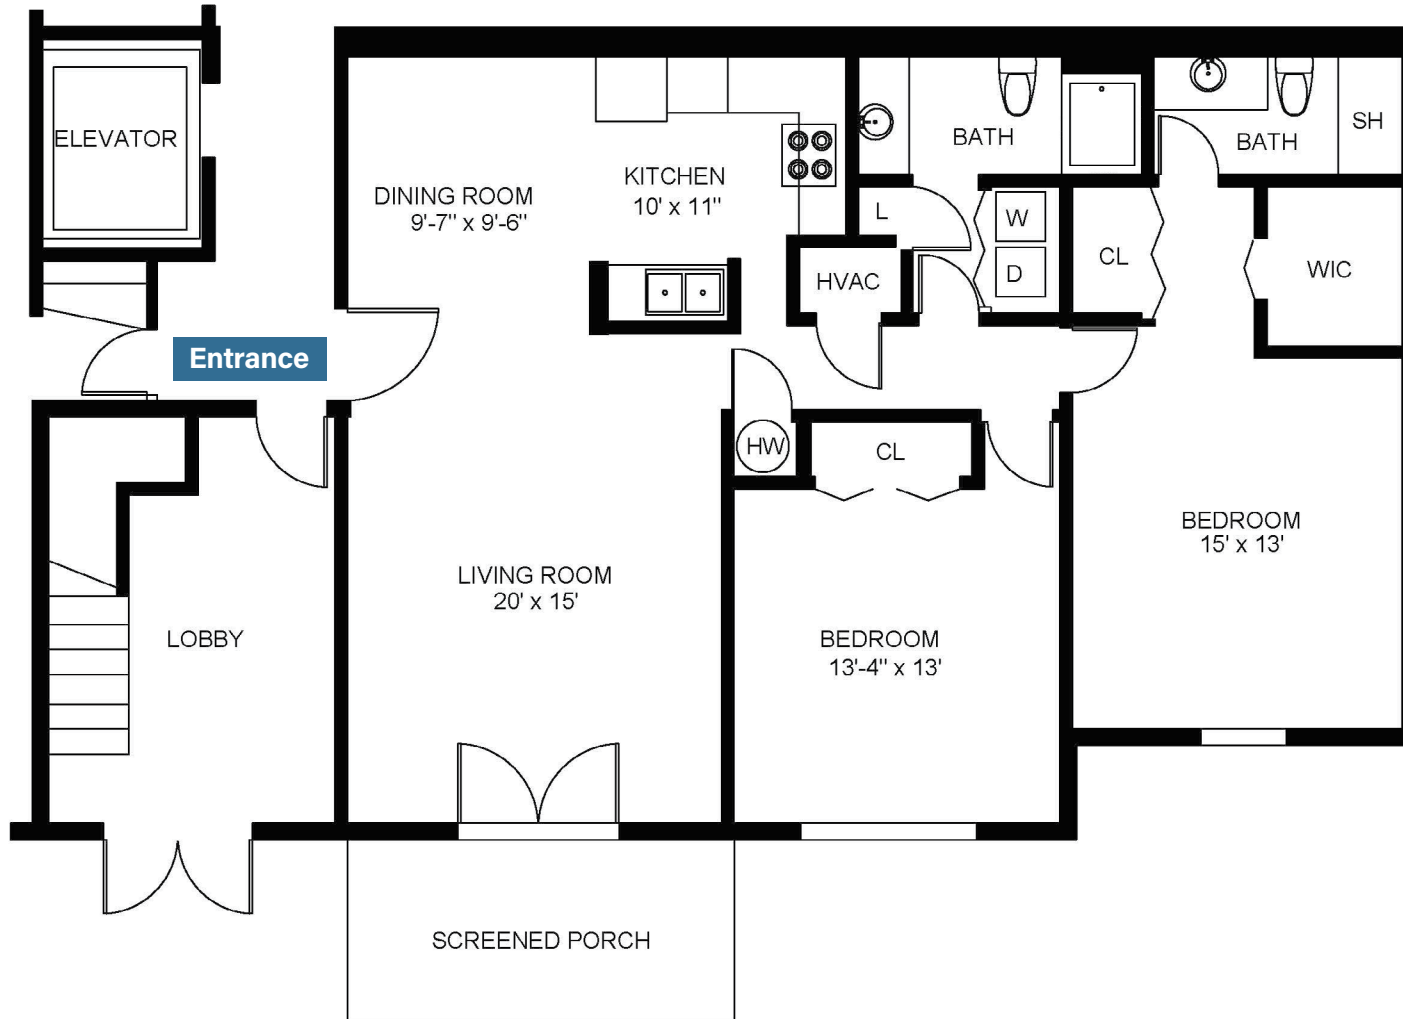

River Court

NEIGHBORHOOD

Ensign

Traditional Porch Apartment | 2 Bed with Screened Porch | 1,268 sq. ft.

Sample floor plans shown. Floor plans are approximate and vary by location.