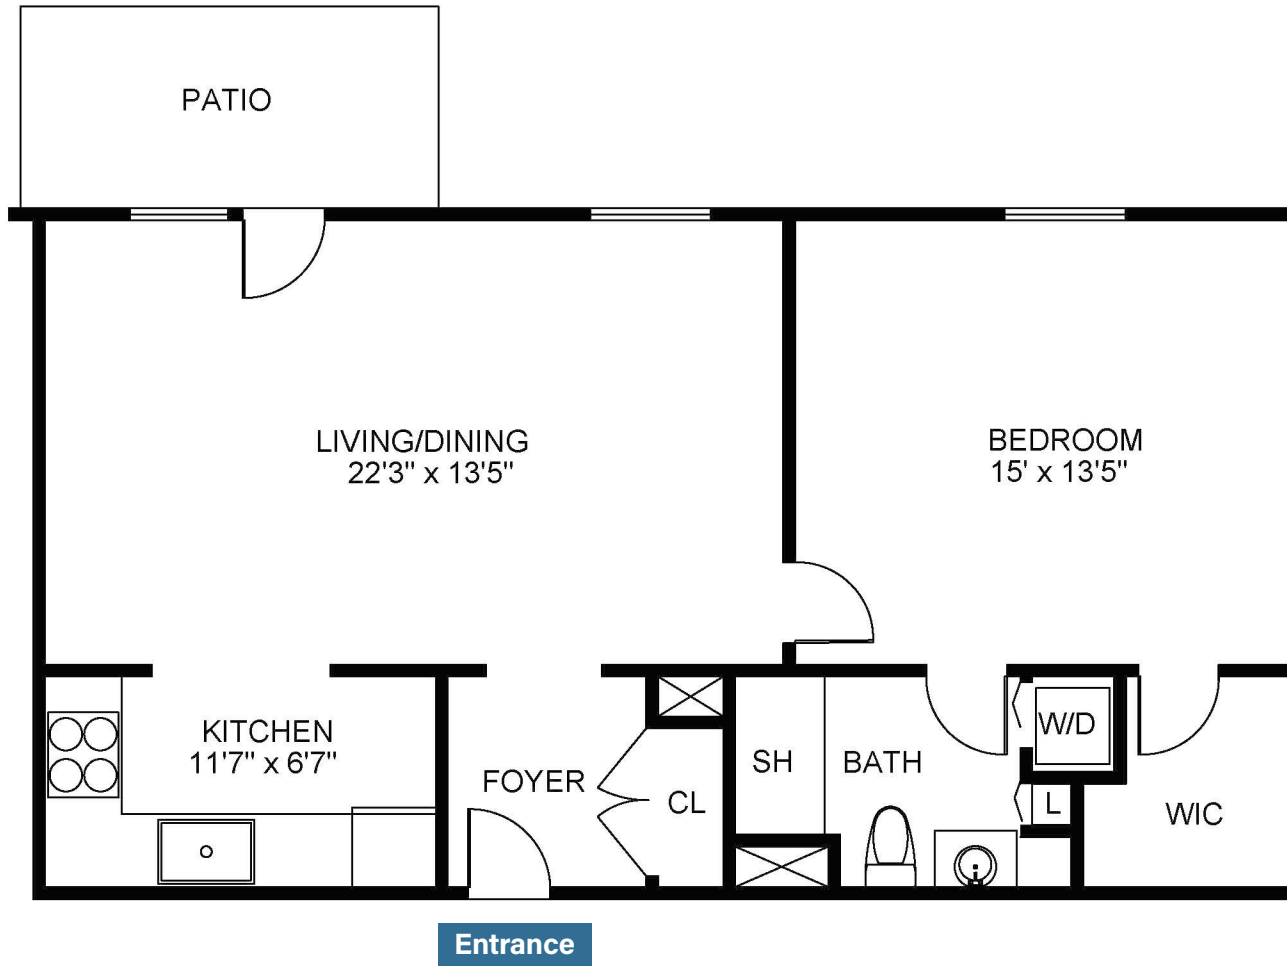

Landing Building

NEIGHBORHOOD

Garden I

Traditional Apartment | 1 Bed | 645 - 850 sq. ft.

Sample floor plans shown. Floor plans are approximate and vary by location.