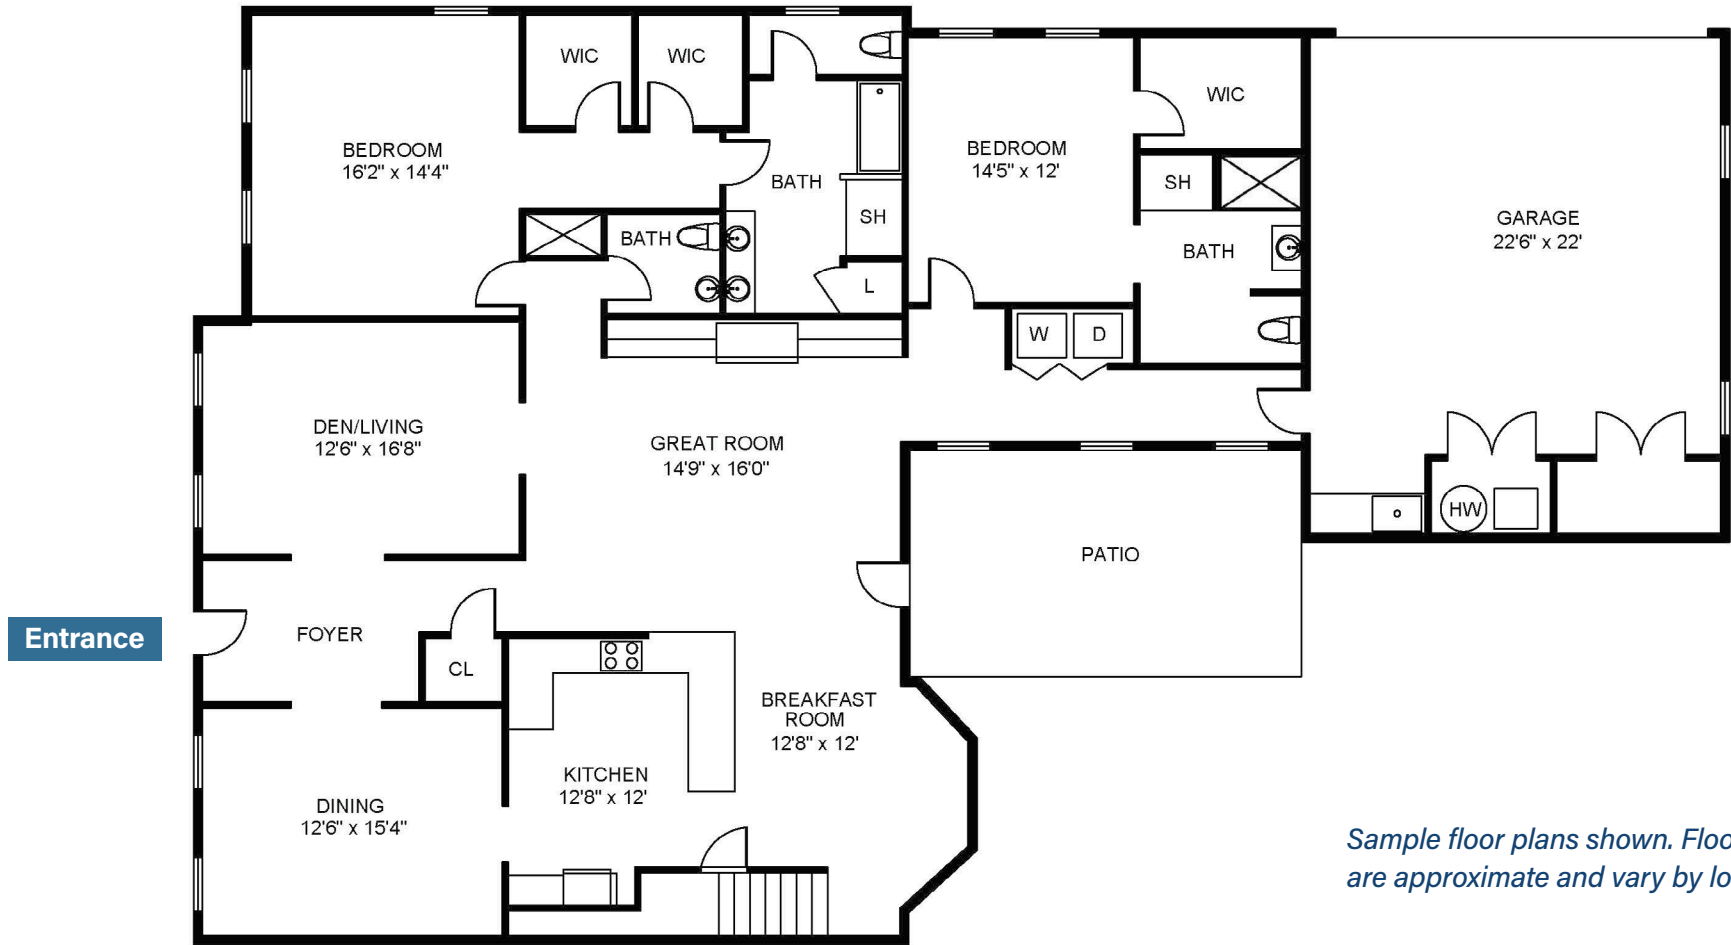

Edgewood
NEIGHBORHOOD

Chickahominy

Luxury Villa Home | 2 Bed with Den and Attached Garage | 2,340 sq. ft.

Sample floor plans shown. Floor plans are approximate and vary by location.