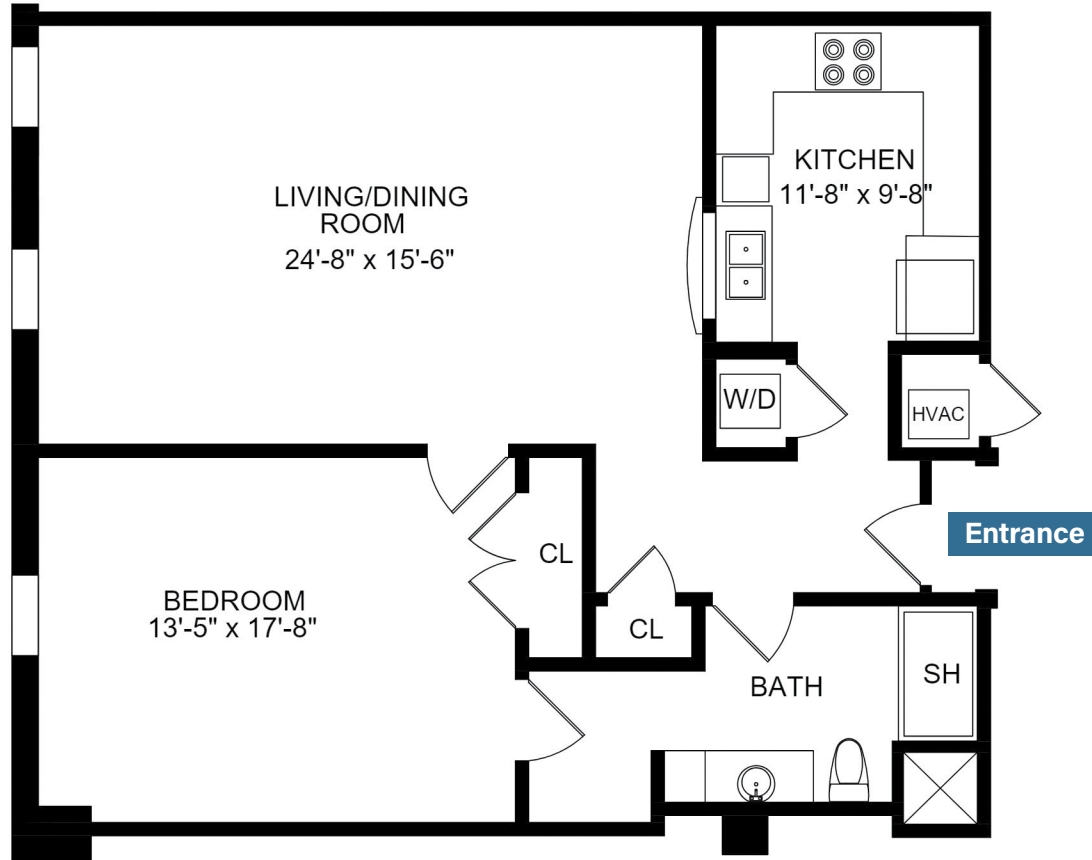

Landing Building

NEIGHBORHOOD

Clipper

Traditional Apartment | 1 Bed | 790- 1,068 sq. ft.

Sample floor plans shown. Floor plans are approximate and vary by location.