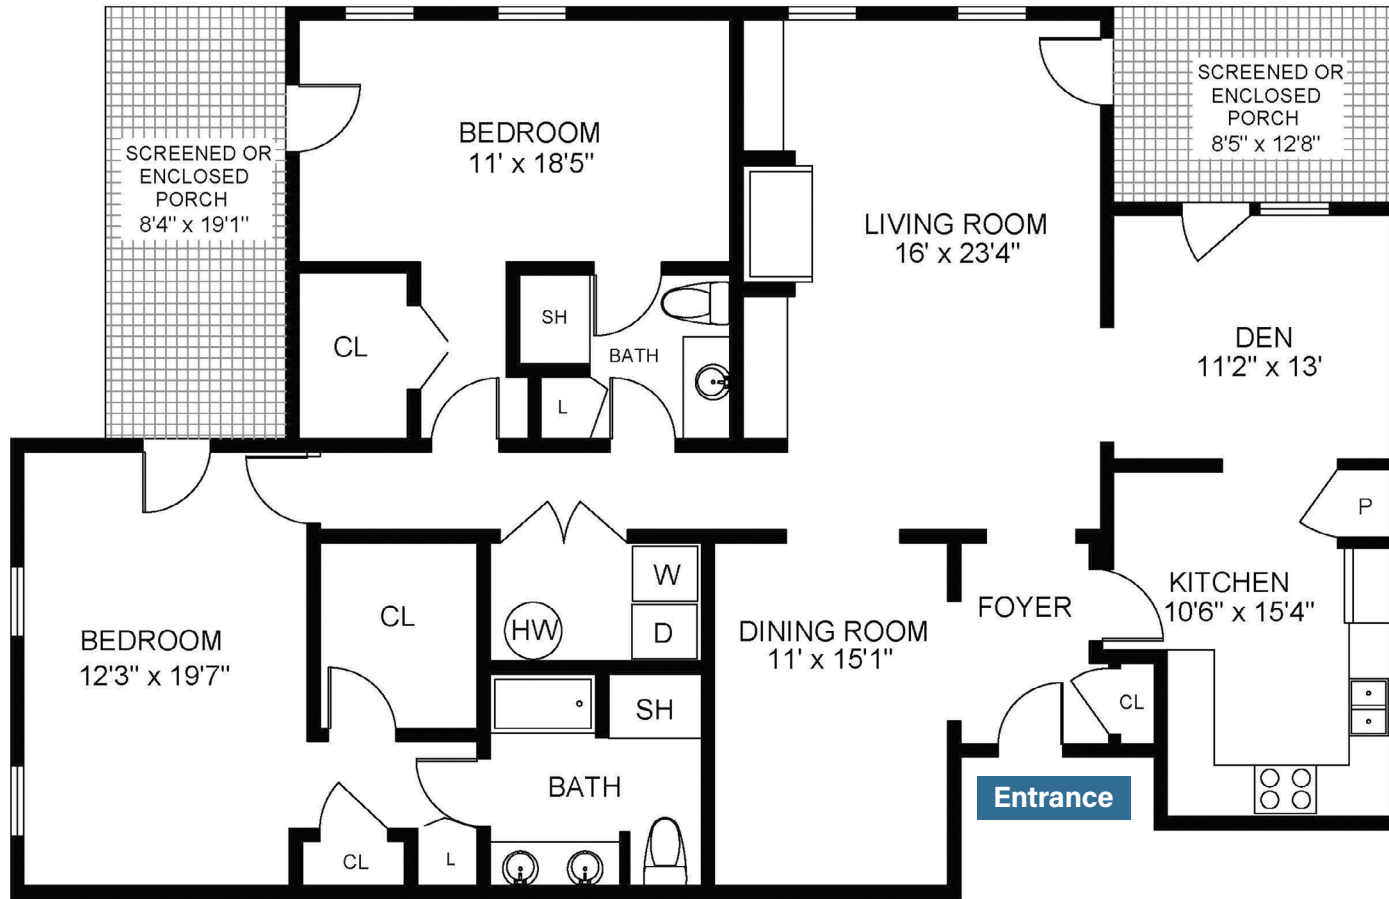

Earl's Court

NEIGHBORHOOD

Tidewater

Luxury Apartment

2 Bed with Den, Screened or Enclosed Porch and Covered Parking | 1,900 sq. ft.

Sample floor plans shown. Floor plans are approximate and vary by location.