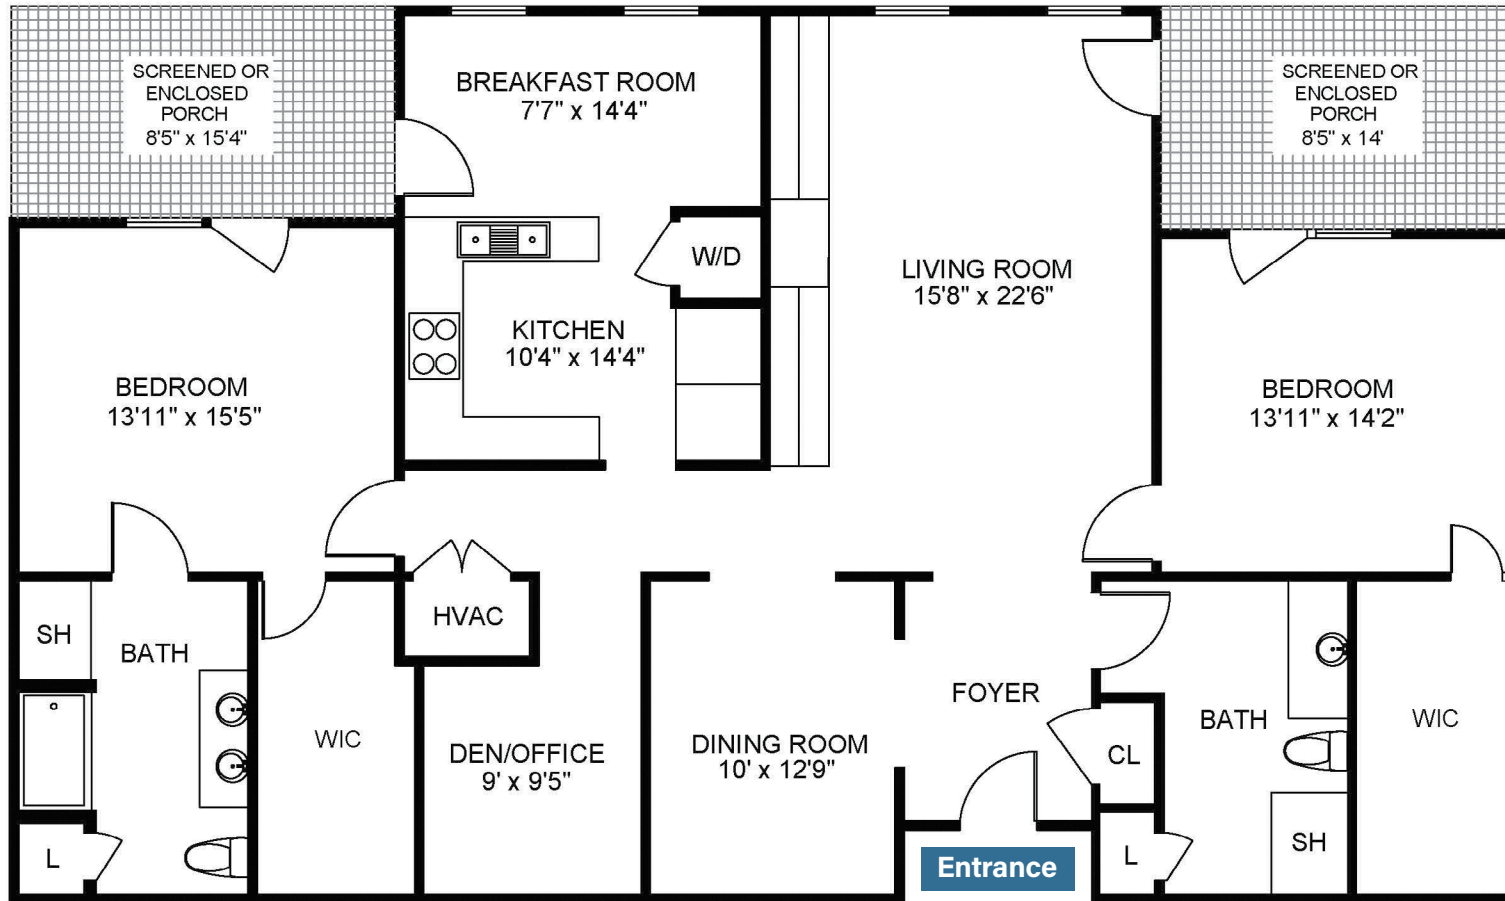

Earl's Court

NEIGHBORHOOD

Piedmont

Luxury Apartment

2 Bed with Den, Screened or Enclosed Porch and Covered Parking | 1,870 sq. ft.

Sample floor plans shown. Floor plans are approximate and vary by location.