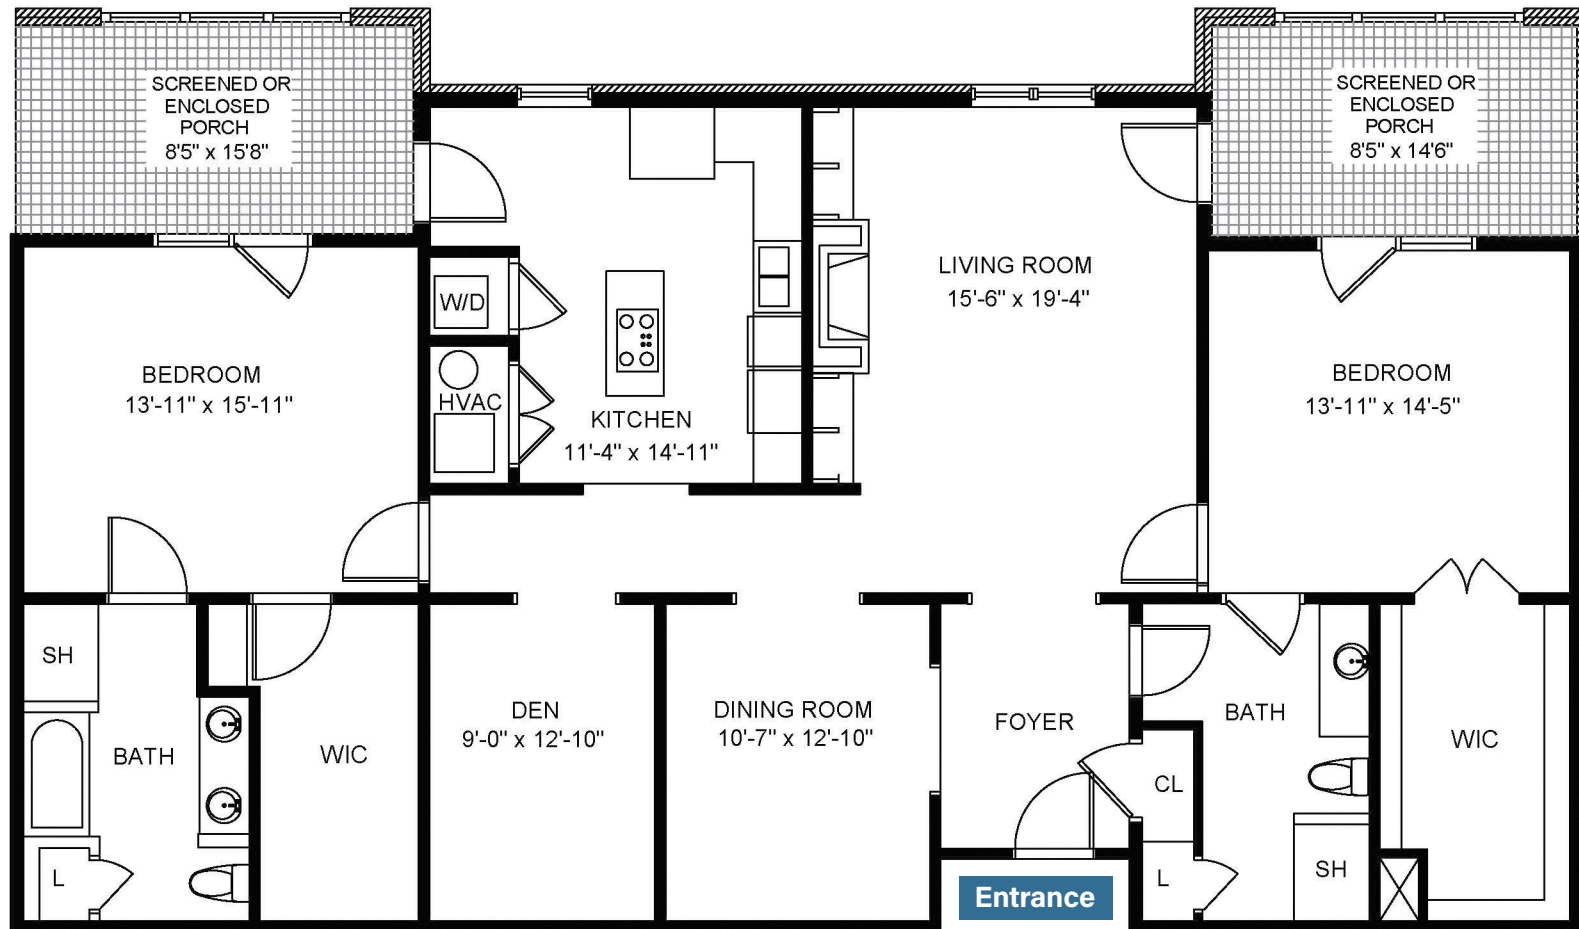

Earl's Court

NEIGHBORHOOD

Allegheny

Luxury Apartment

2 Bed with Den, Screened or Enclosed Porch and Covered Parking | 1,810 sq. ft.

Sample floor plans shown. Floor plans are approximate and vary by location.