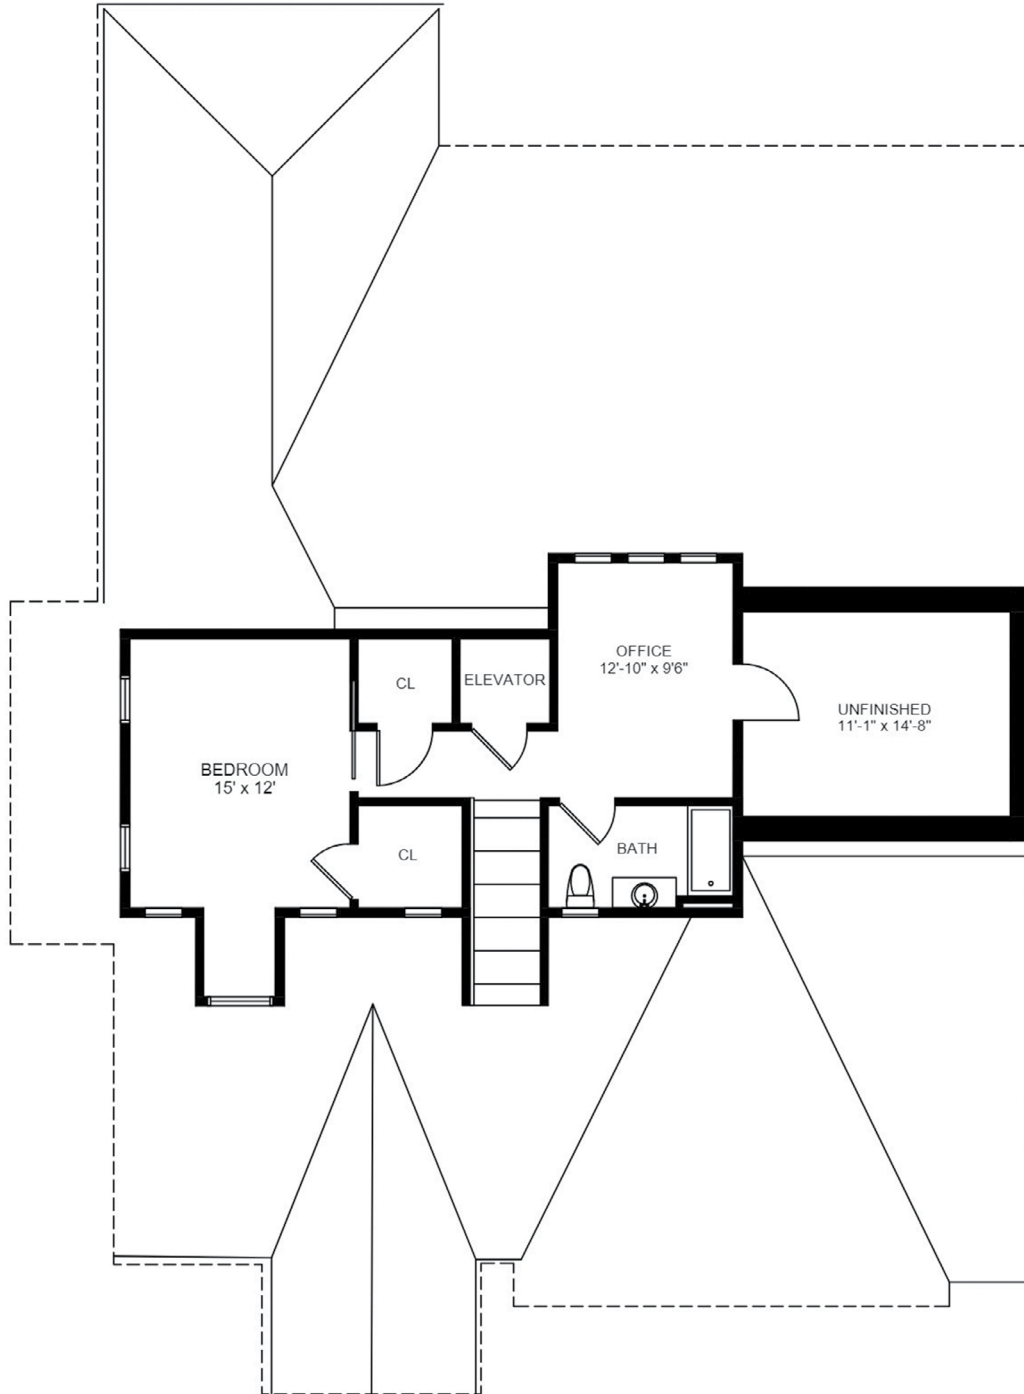

## Crestwood - 2nd Floor

Luxury Carriage Home | 2,561 sq. ft.  
3 Bed with Den, Screened Porch or Sunroom  
and Attached Garage

*Sample floor plans shown.  
Floor plans are approximate  
and vary by location.*