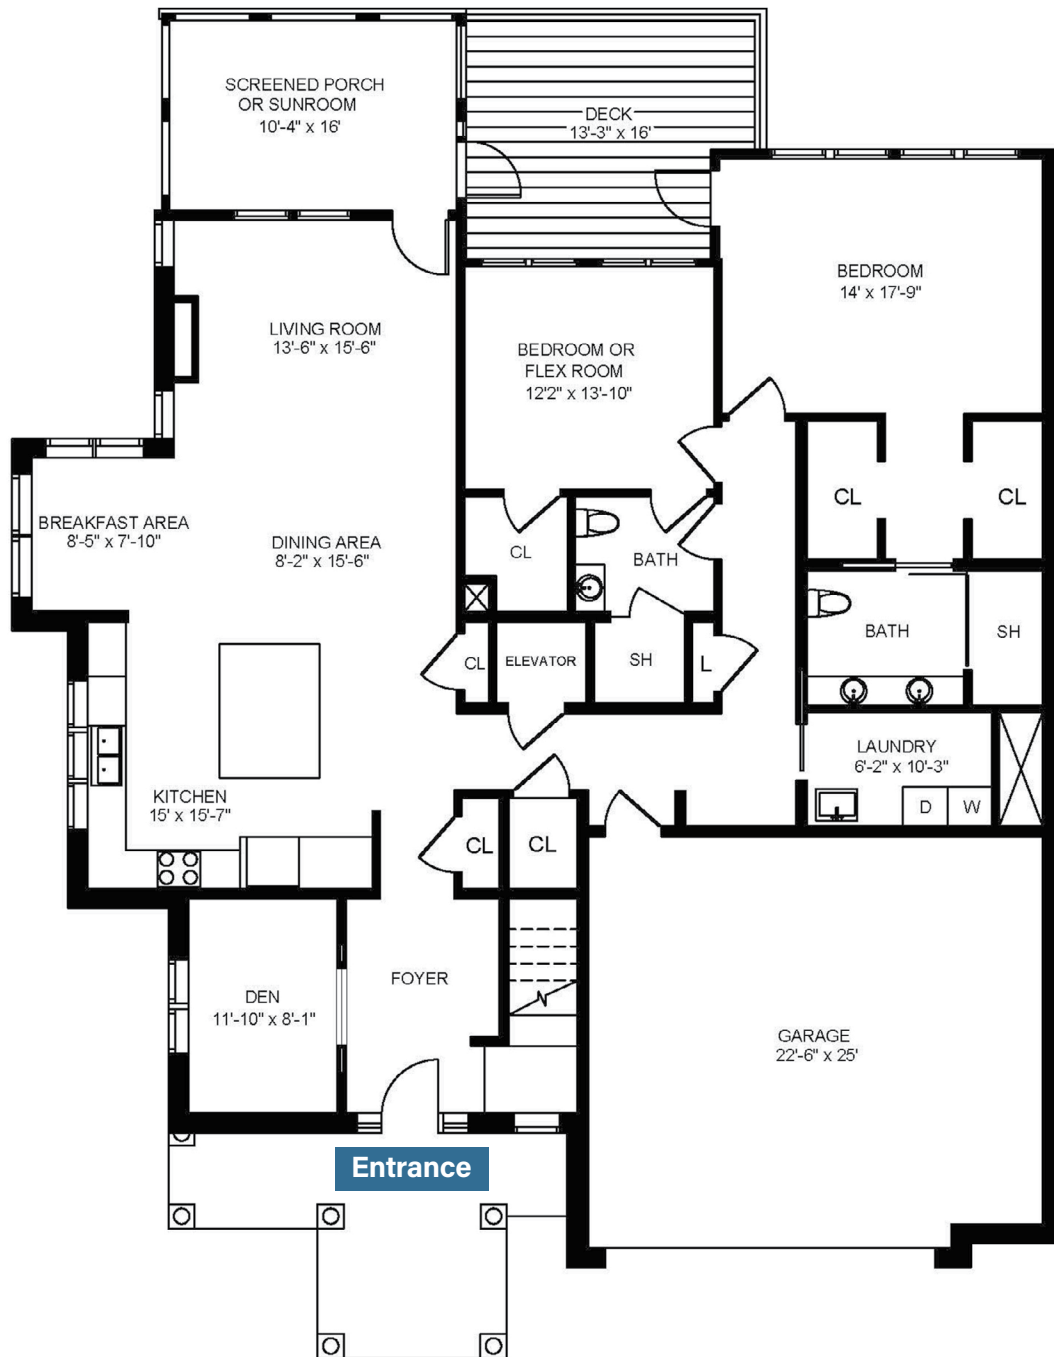

## Crestwood - 1st Floor

Luxury Carriage Home | 2,561 sq. ft.

3 Bed with Den, Screened Porch or Sunroom  
and Attached Garage

Sample floor plans shown.  
Floor plans are approximate  
and vary by location.