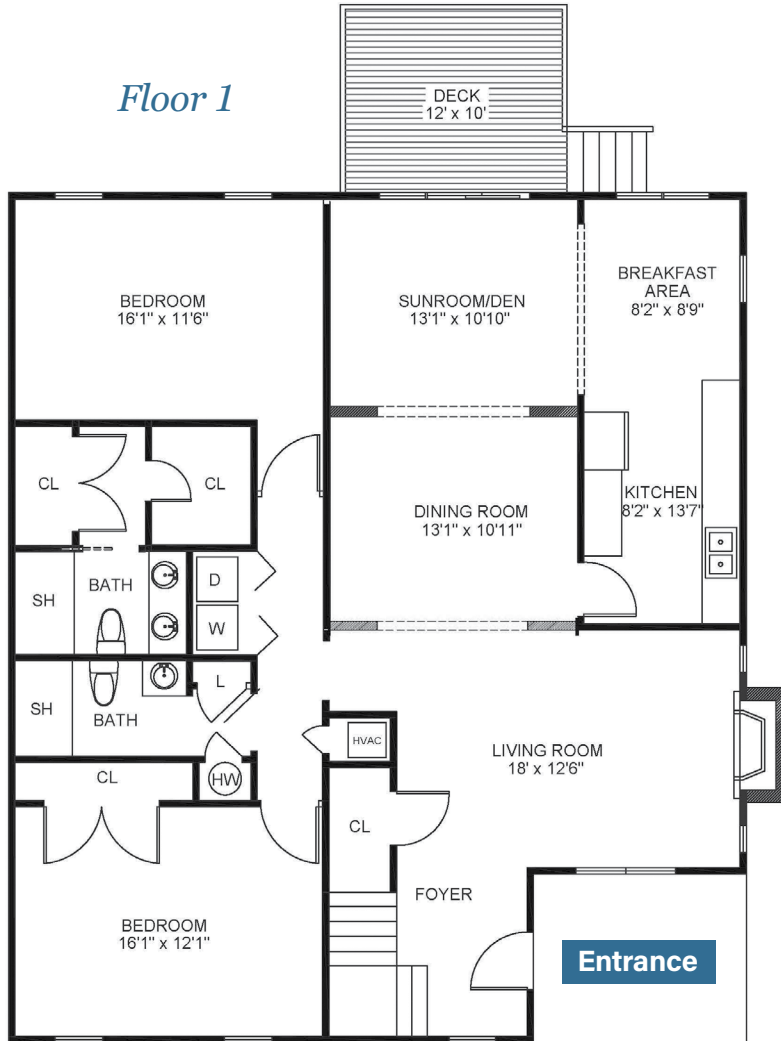

The Moorings

NEIGHBORHOOD

Mariner II

Cottage Home | 3 Bed with Den or Sunroom | 2,448 sq. ft.

Floor 1

Floor 2

Sample floor plans shown. Floor plans are approximate and vary by location.