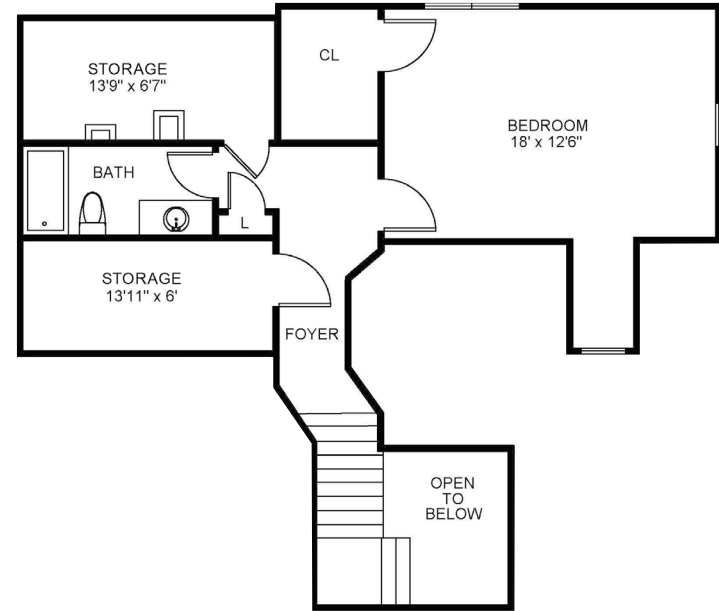

The Moorings

NEIGHBORHOOD

Mariner II

Cottage Home | 3 Bed with Den or Sunroom | 2,448 sq. ft.

Floor 1

Floor 2

Sample floor plans shown. Floor plans are approximate and vary by location.