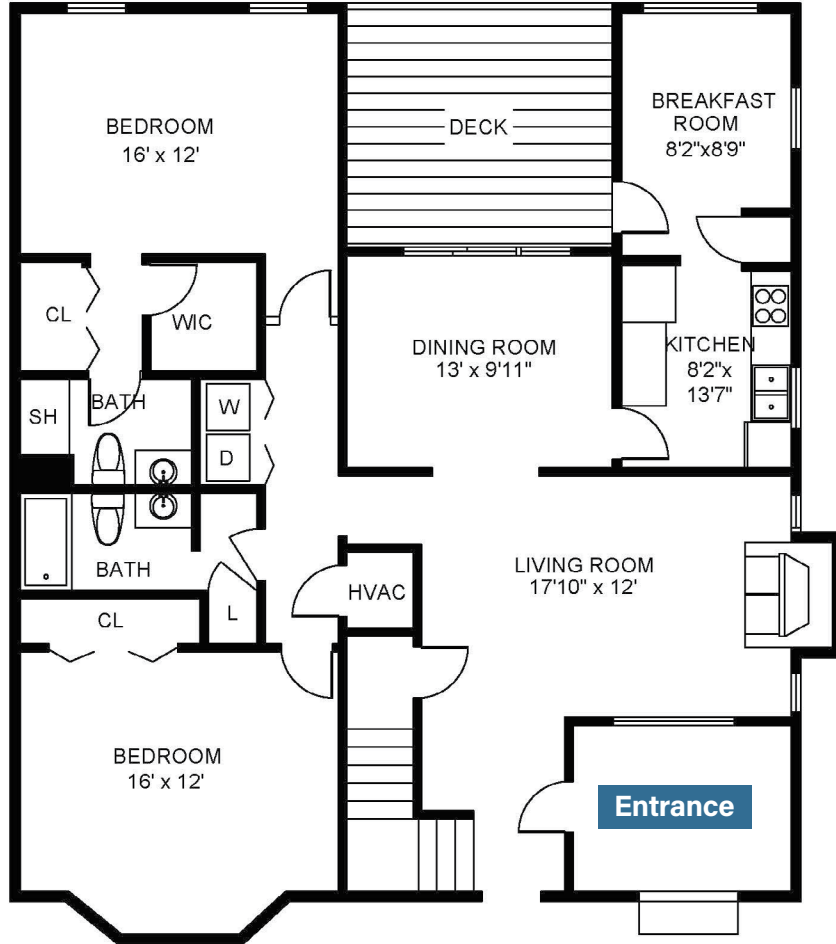

The Moorings

NEIGHBORHOOD

Mariner I

Cottage Home | 3 Bed | 2,273 sq. ft.

Floor 1

Floor 2

Sample floor plans shown. Floor plans are approximate and vary by location.