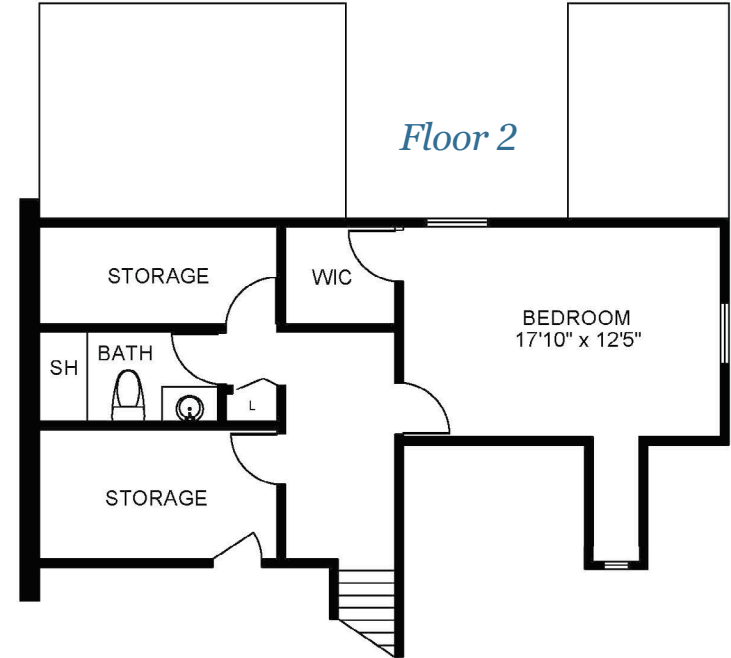

The Moorings

NEIGHBORHOOD

Mariner I

Cottage Home | 3 Bed | 2,273 sq. ft.

Floor 1

Floor 2

Sample floor plans shown. Floor plans are approximate and vary by location.