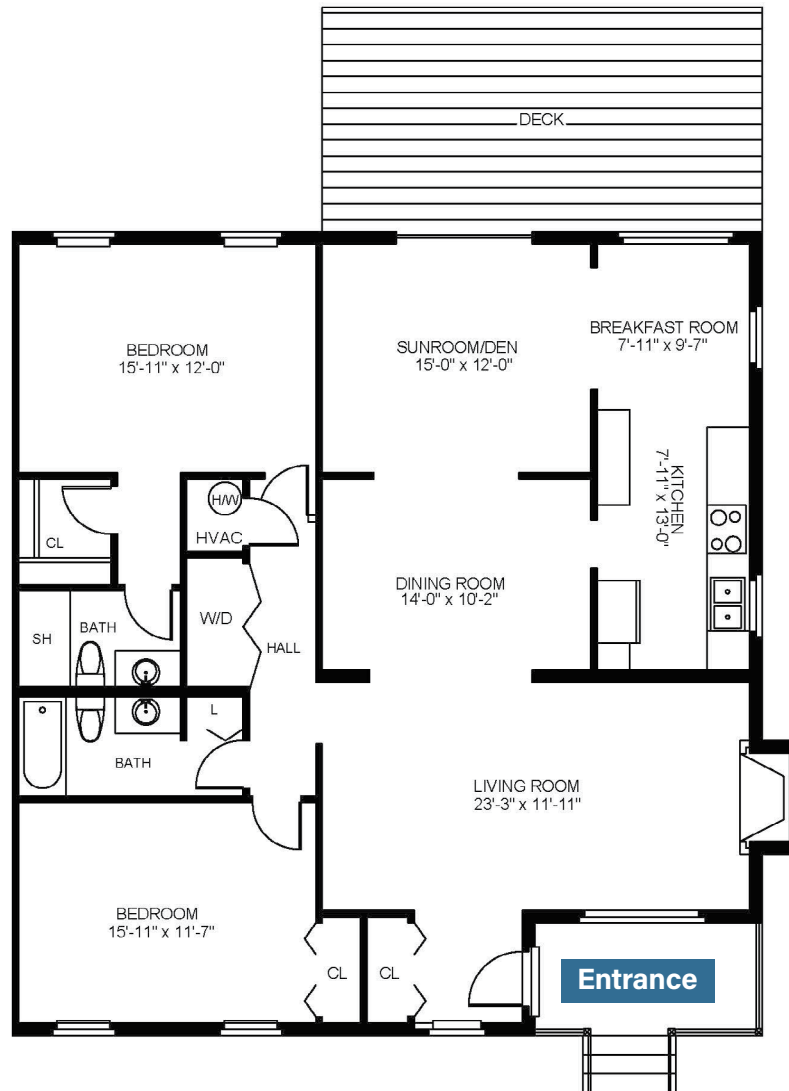

The Moorings

NEIGHBORHOOD

Binnacle II

Cottage Home | 2 Bed with Den or Sunroom | 1,651 sq. ft.

Sample floor plans shown. Floor plans are approximate and vary by location.