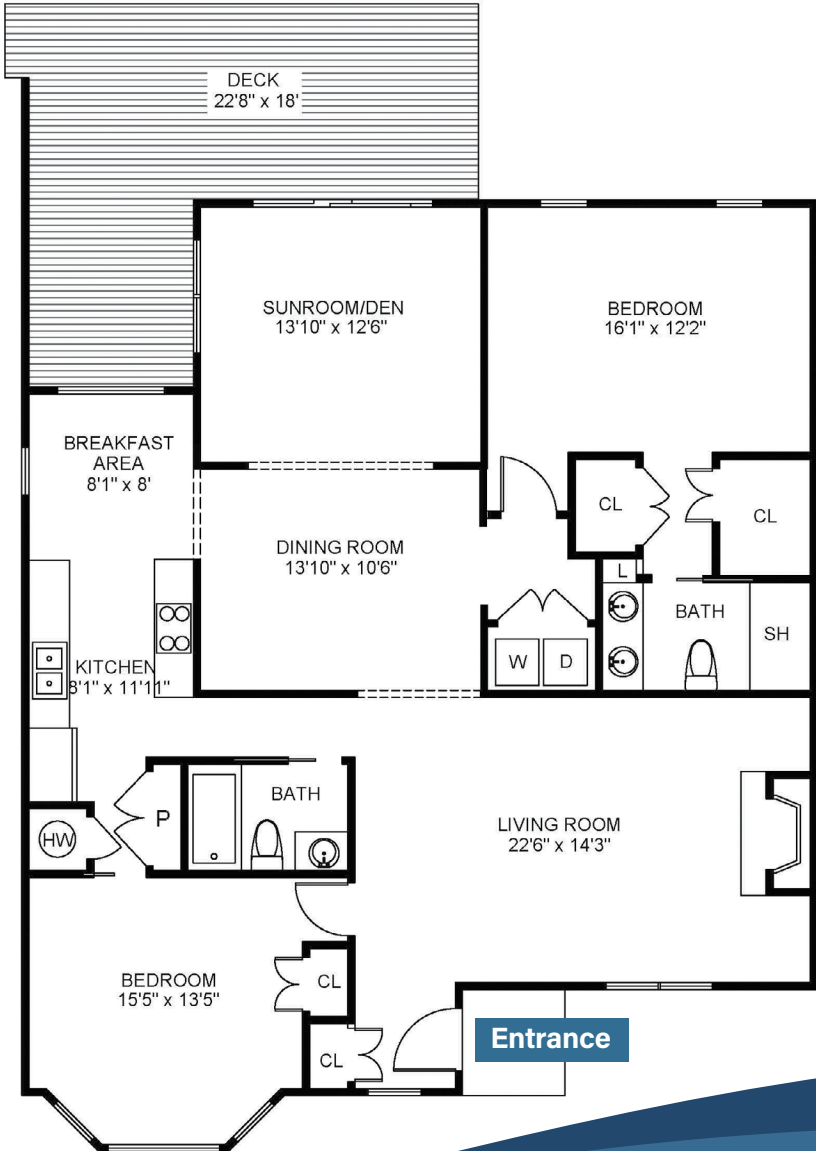

# Skipper III

Cottage Home | 2 Bed with Den or Sunroom | 1,634 sq. ft.

Sample floor plans shown. Floor plans are approximate and vary by location.