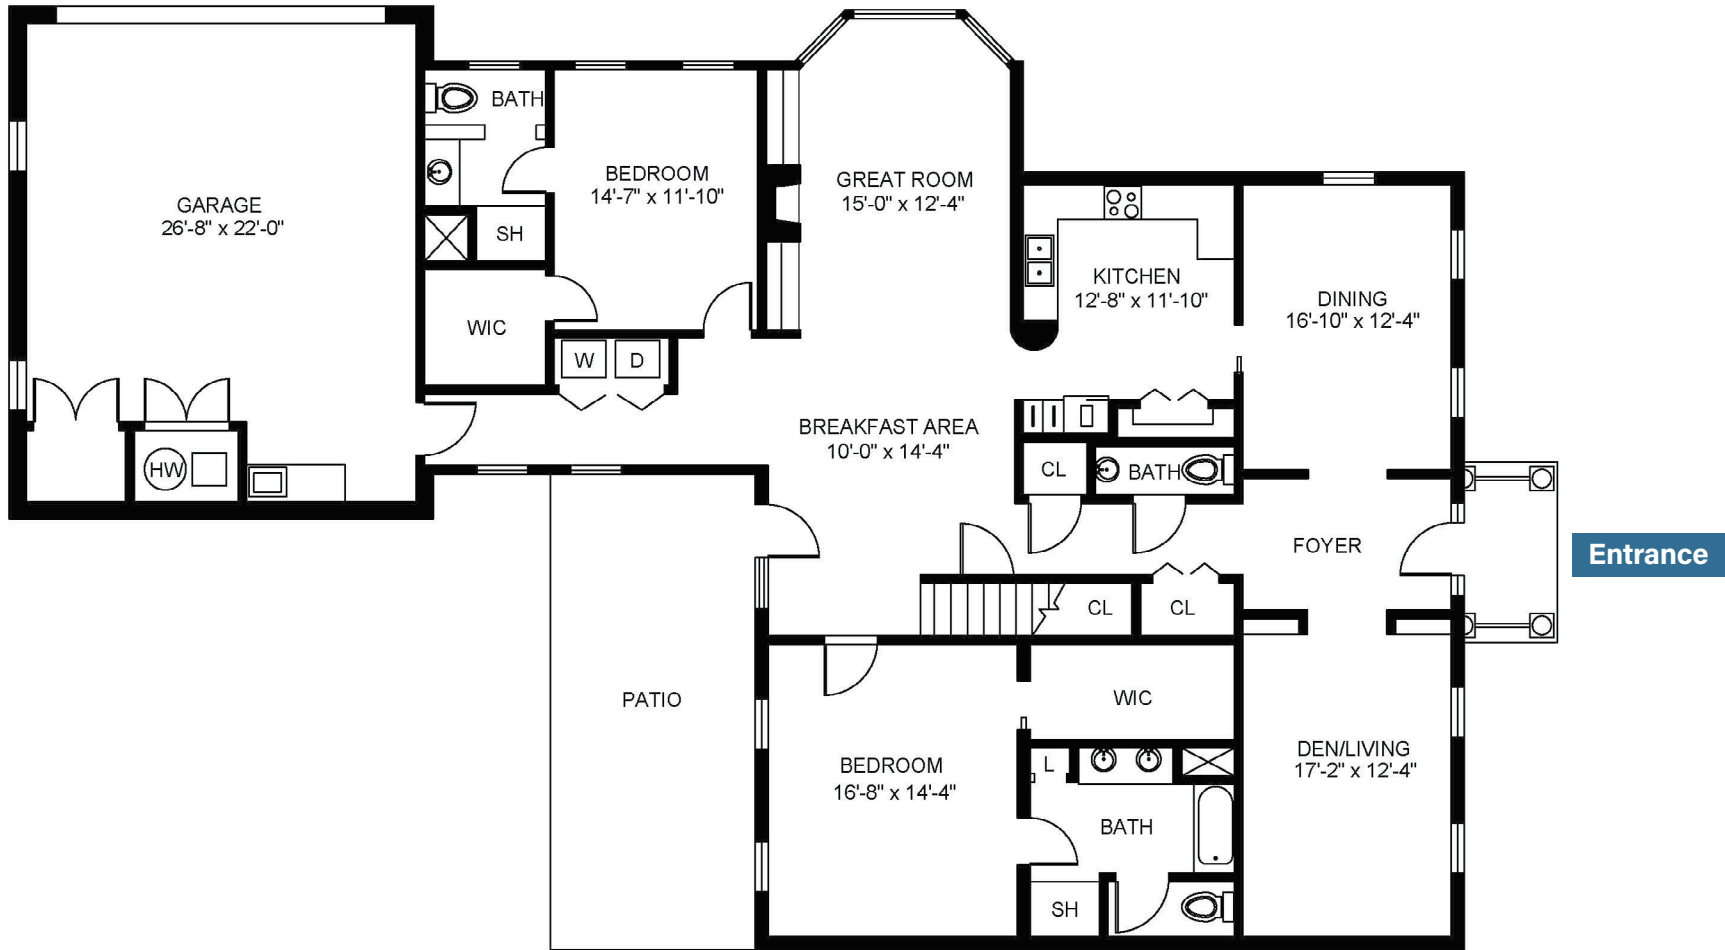

**Edgewood**  
NEIGHBORHOOD

**Elizabeth**

Luxury Villa Home | 2 Bed with Den and Attached Garage | 2,260 sq. ft.

*Sample floor plans shown. Floor plans are approximate and vary by location.*