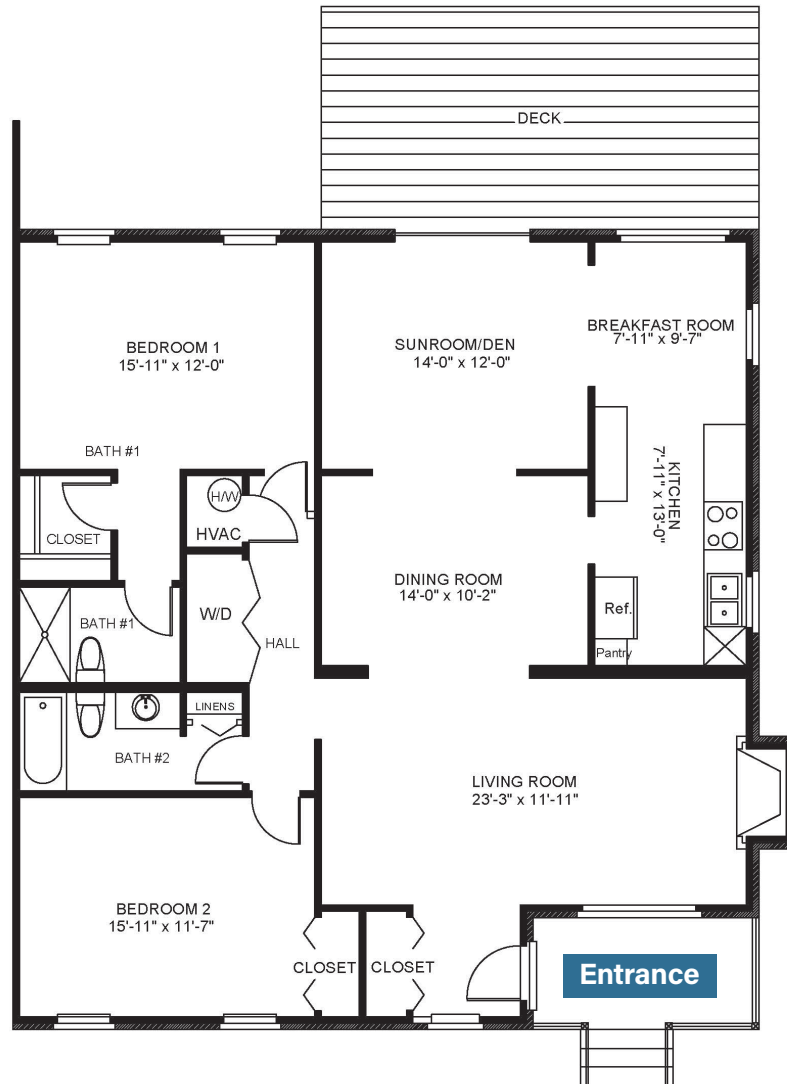

## Binnacle II

Cottage Home | 2 Bed | 1,651 sq. ft.

Sample floor plan shown. Floor plans and dimensions may vary by location.