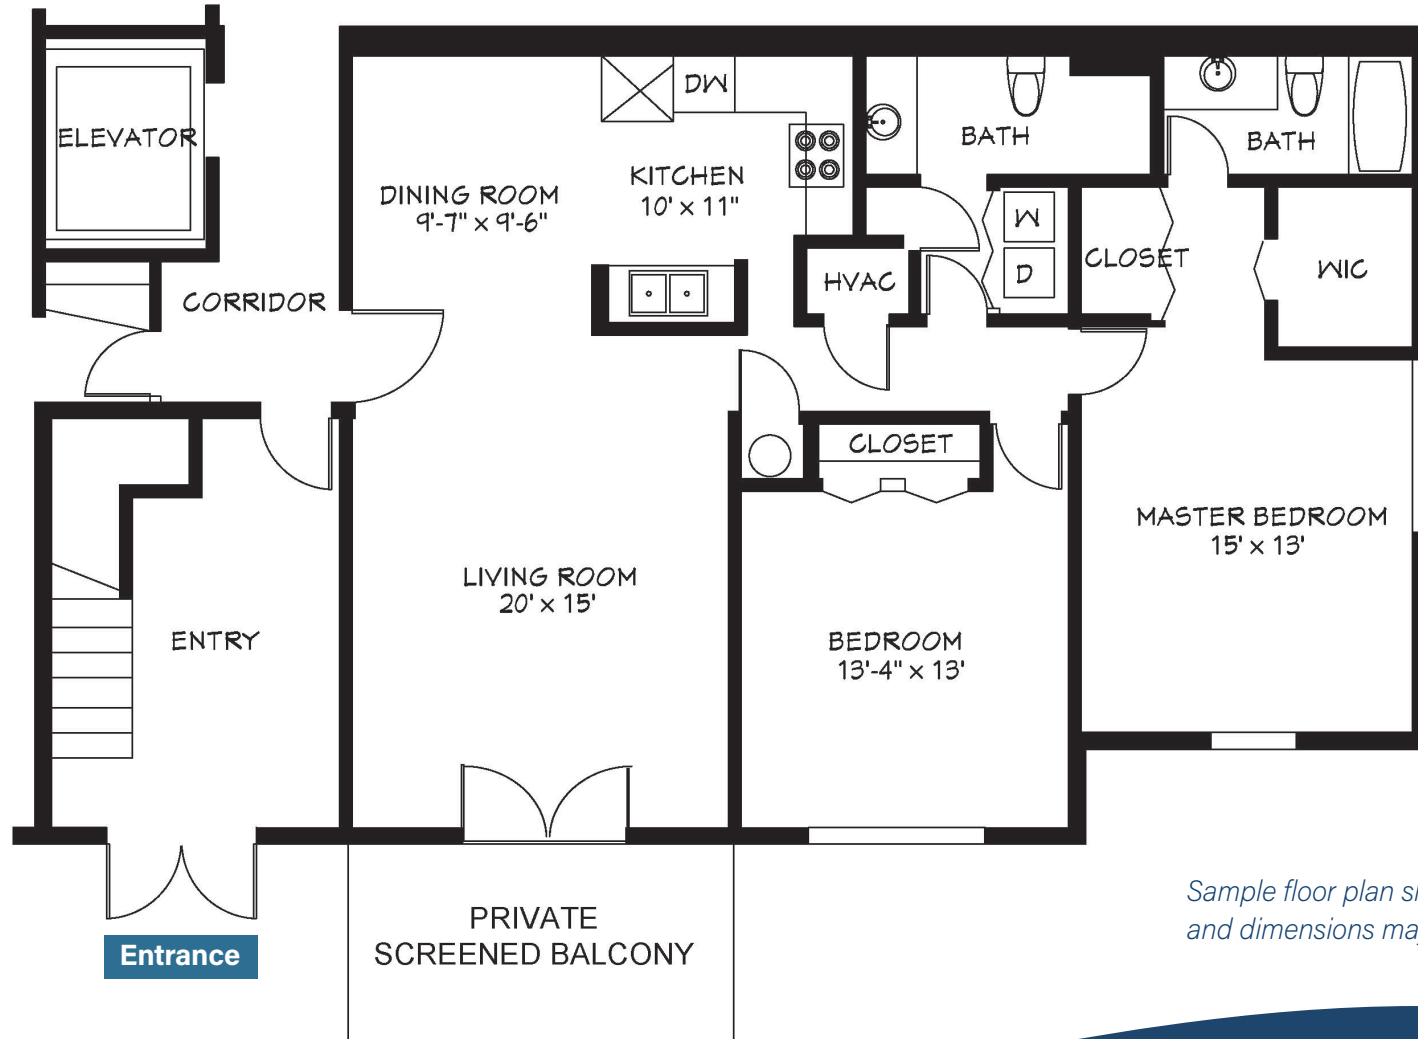

# River Court

NEIGHBORHOOD

# Windjammer

Traditional Porch Apartment | 2 Bed | 1,268 sq. ft.

Sample floor plan shown. Floor plans and dimensions may vary by location.