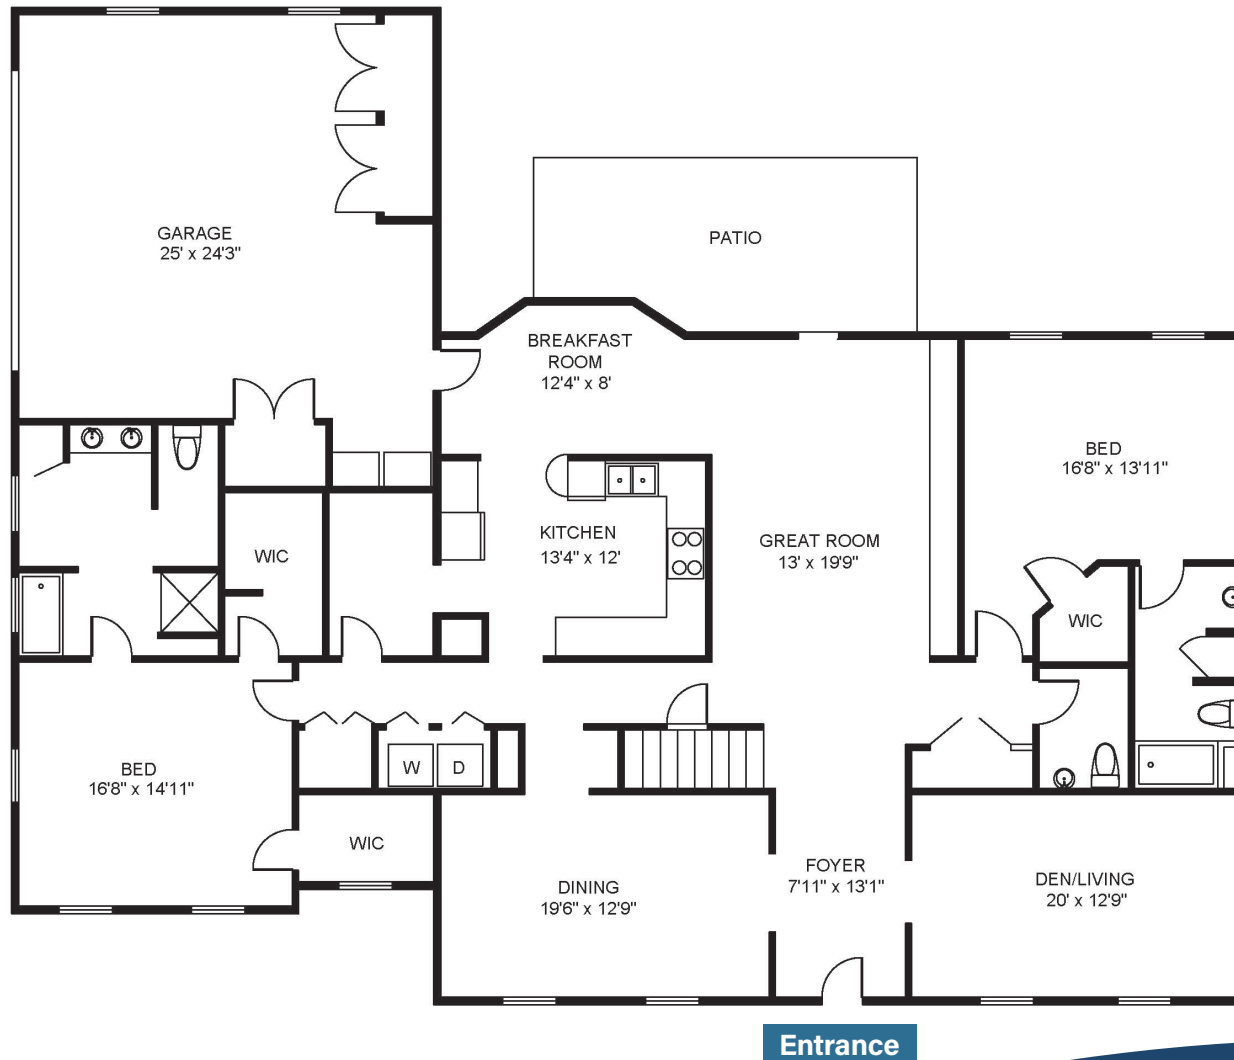

**Edgewood**  
NEIGHBORHOOD

**Powhatan**

Luxury Villa Home | 2 Bed with Great Room and Garage | 2,650 sq. ft.

**Entrance**

*Sample floor plan shown. Floor plans and dimensions may vary by location.*