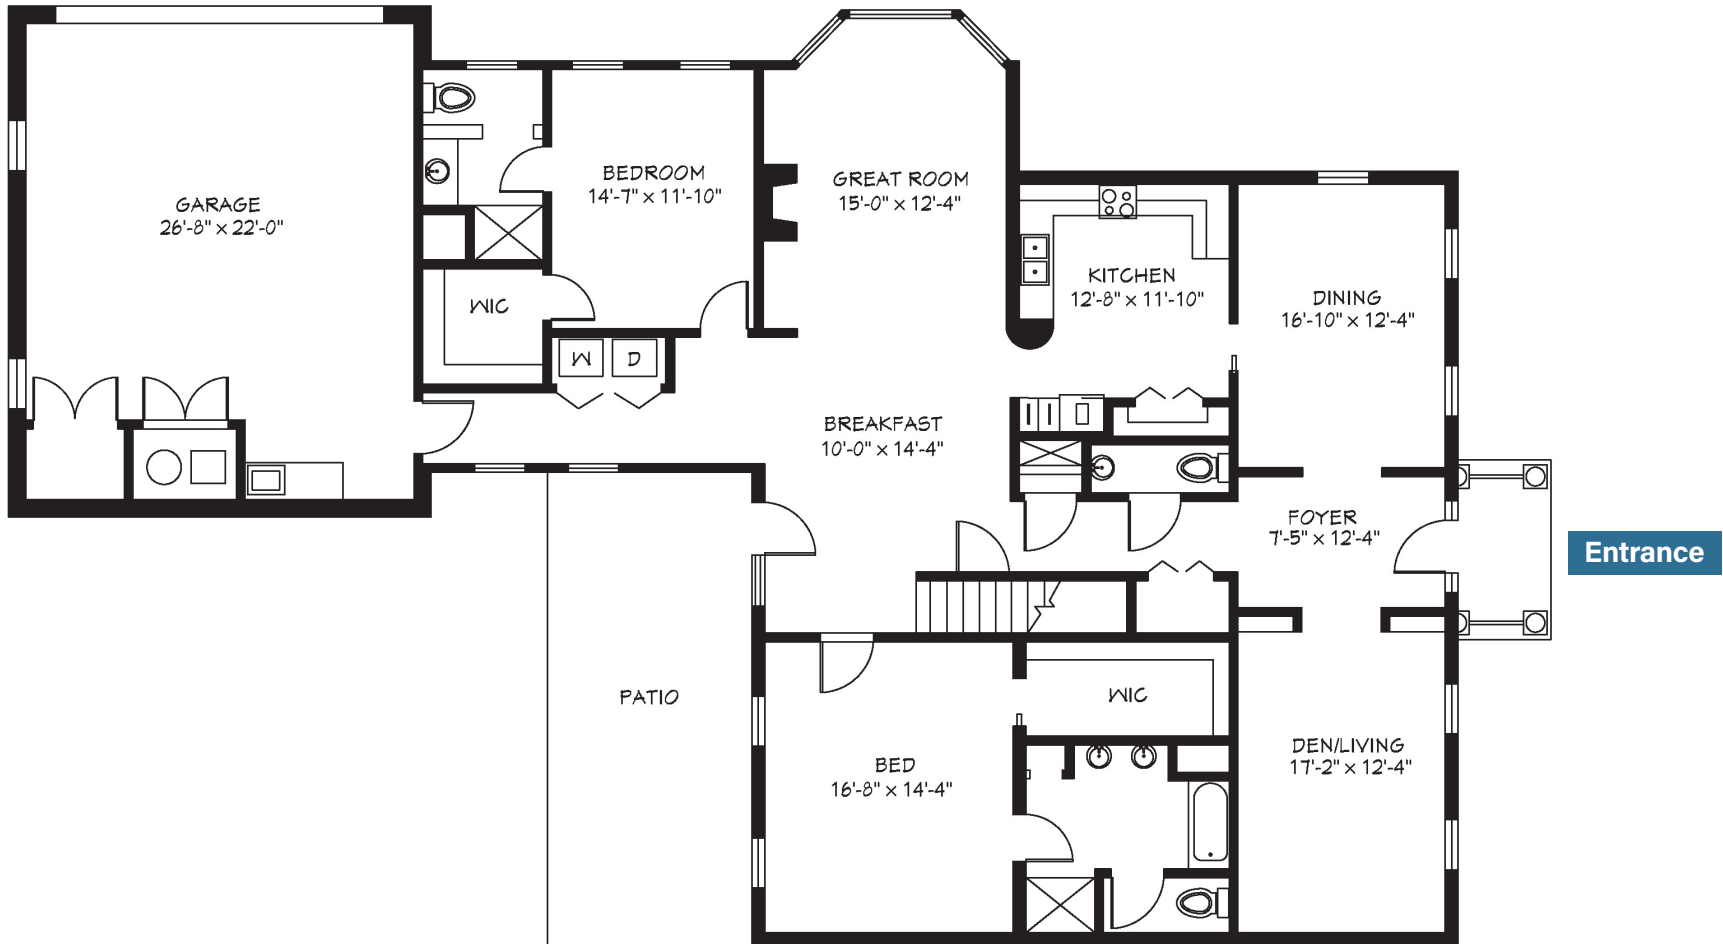

Edgewood

NEIGHBORHOOD

Elizabeth

Luxury Villa Home | 2 Bed with Great Room and 2 Car Garage | 2,260 sq. ft.

Sample floor plan shown. Floor plans and dimensions may vary by location.