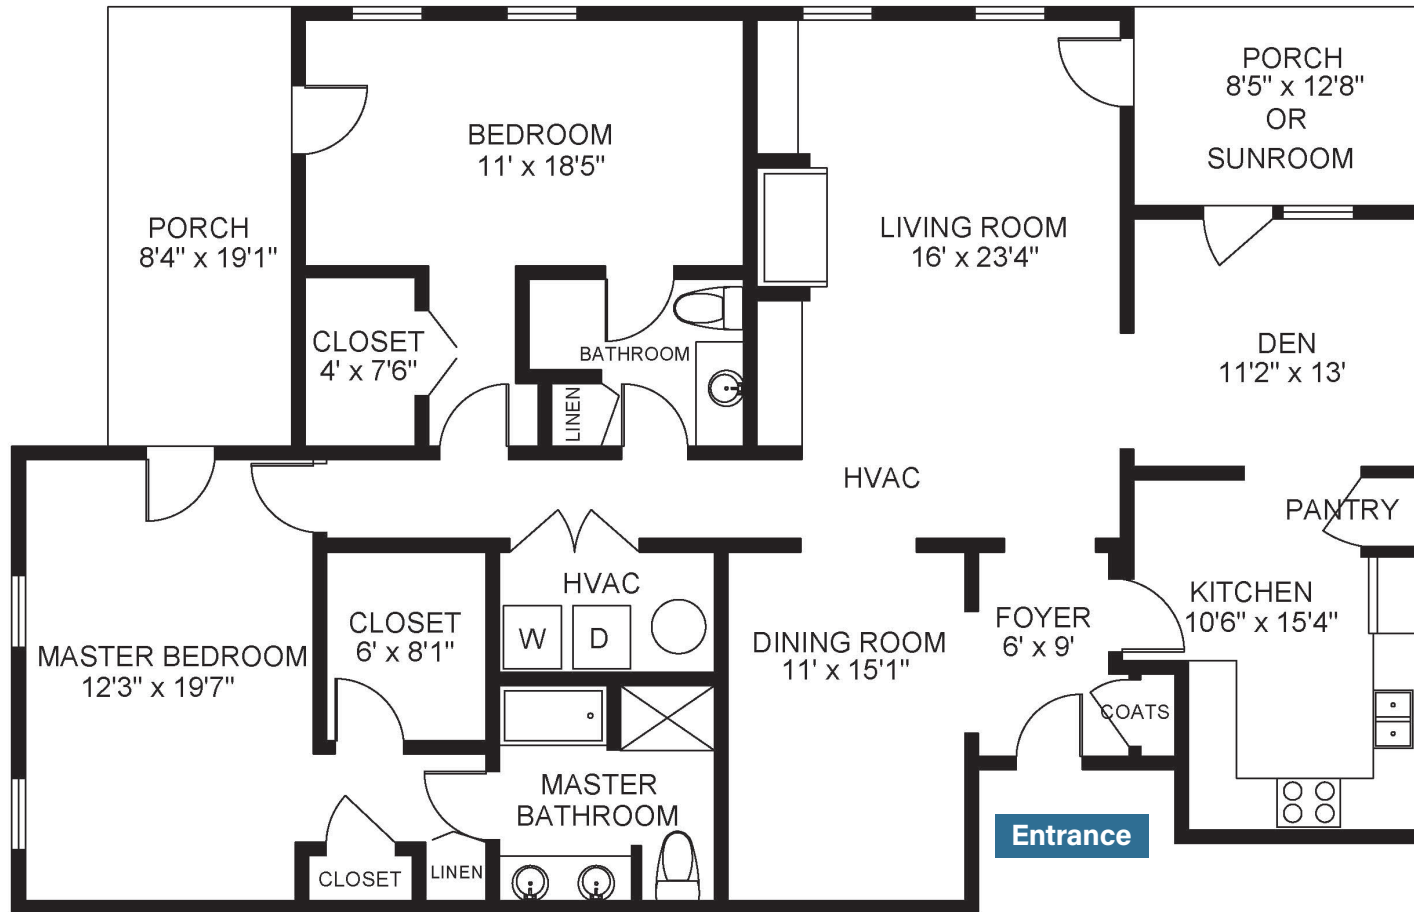

Earl's Court

NEIGHBORHOOD

Tidewater

Luxury Apartment

2 Bed with Den | 1,900 sq. ft.

2 Bed with Den and Sunroom | 2,005 sq. ft.

Sample floor plan shown. Floor plans and dimensions may vary by location.