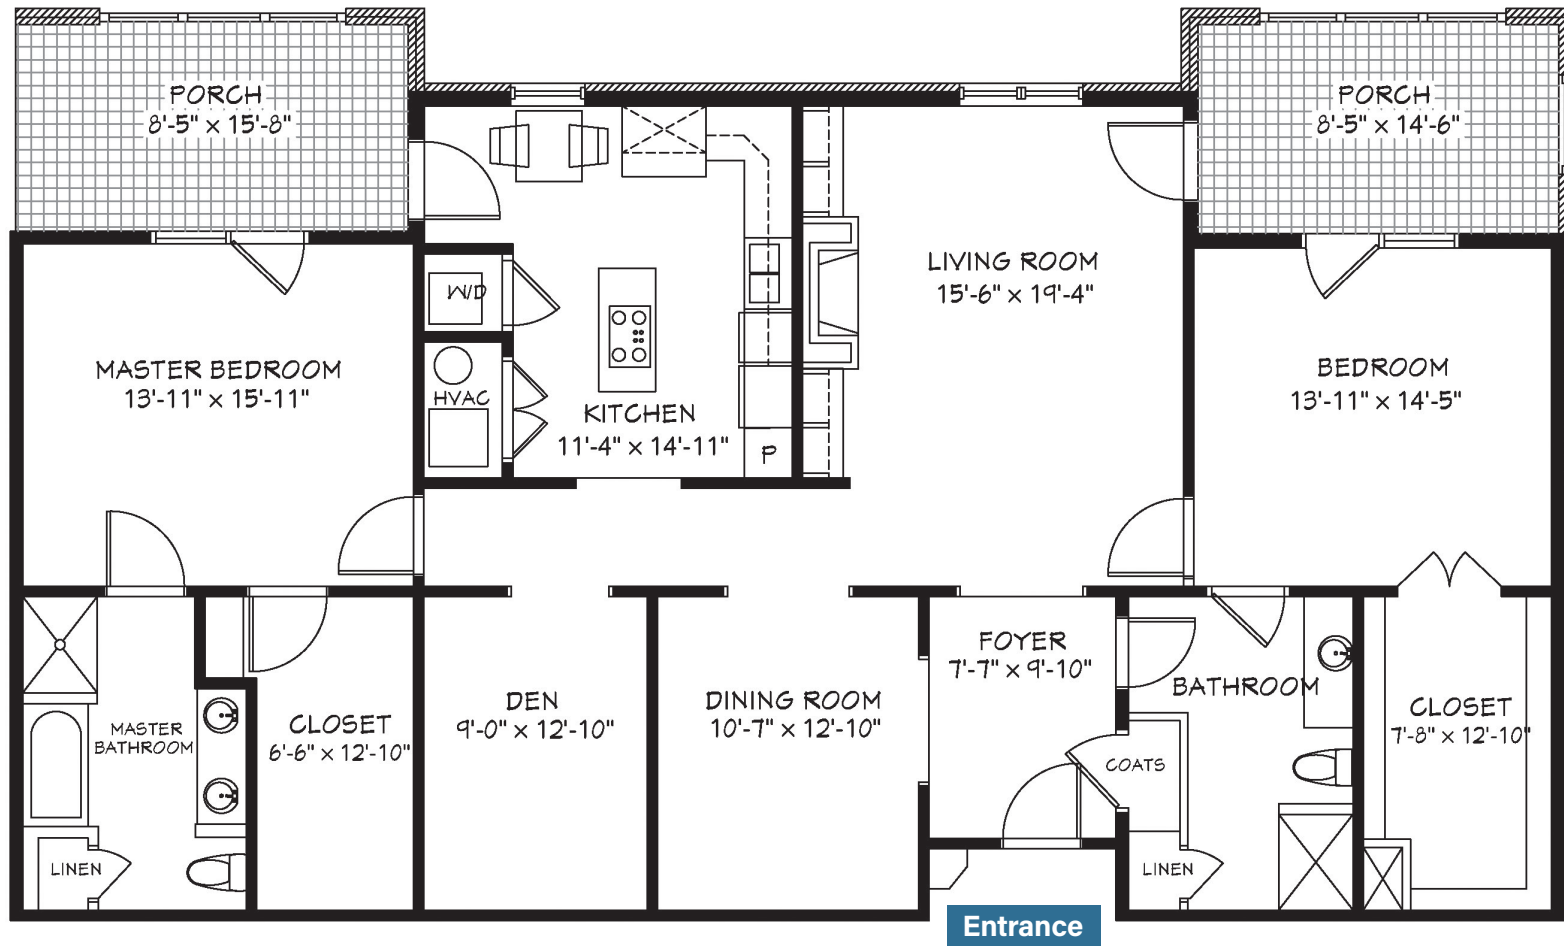

Earl's Court

NEIGHBORHOOD

Allegheny

Luxury Apartment

2 Bed with Den and Screened or Enclosed Porch | 1,810 sq. ft.

2 Bed with Den and Sunroom | 1,915 sq. ft.

Sample floor plan shown. Floor plans and dimensions may vary by location.