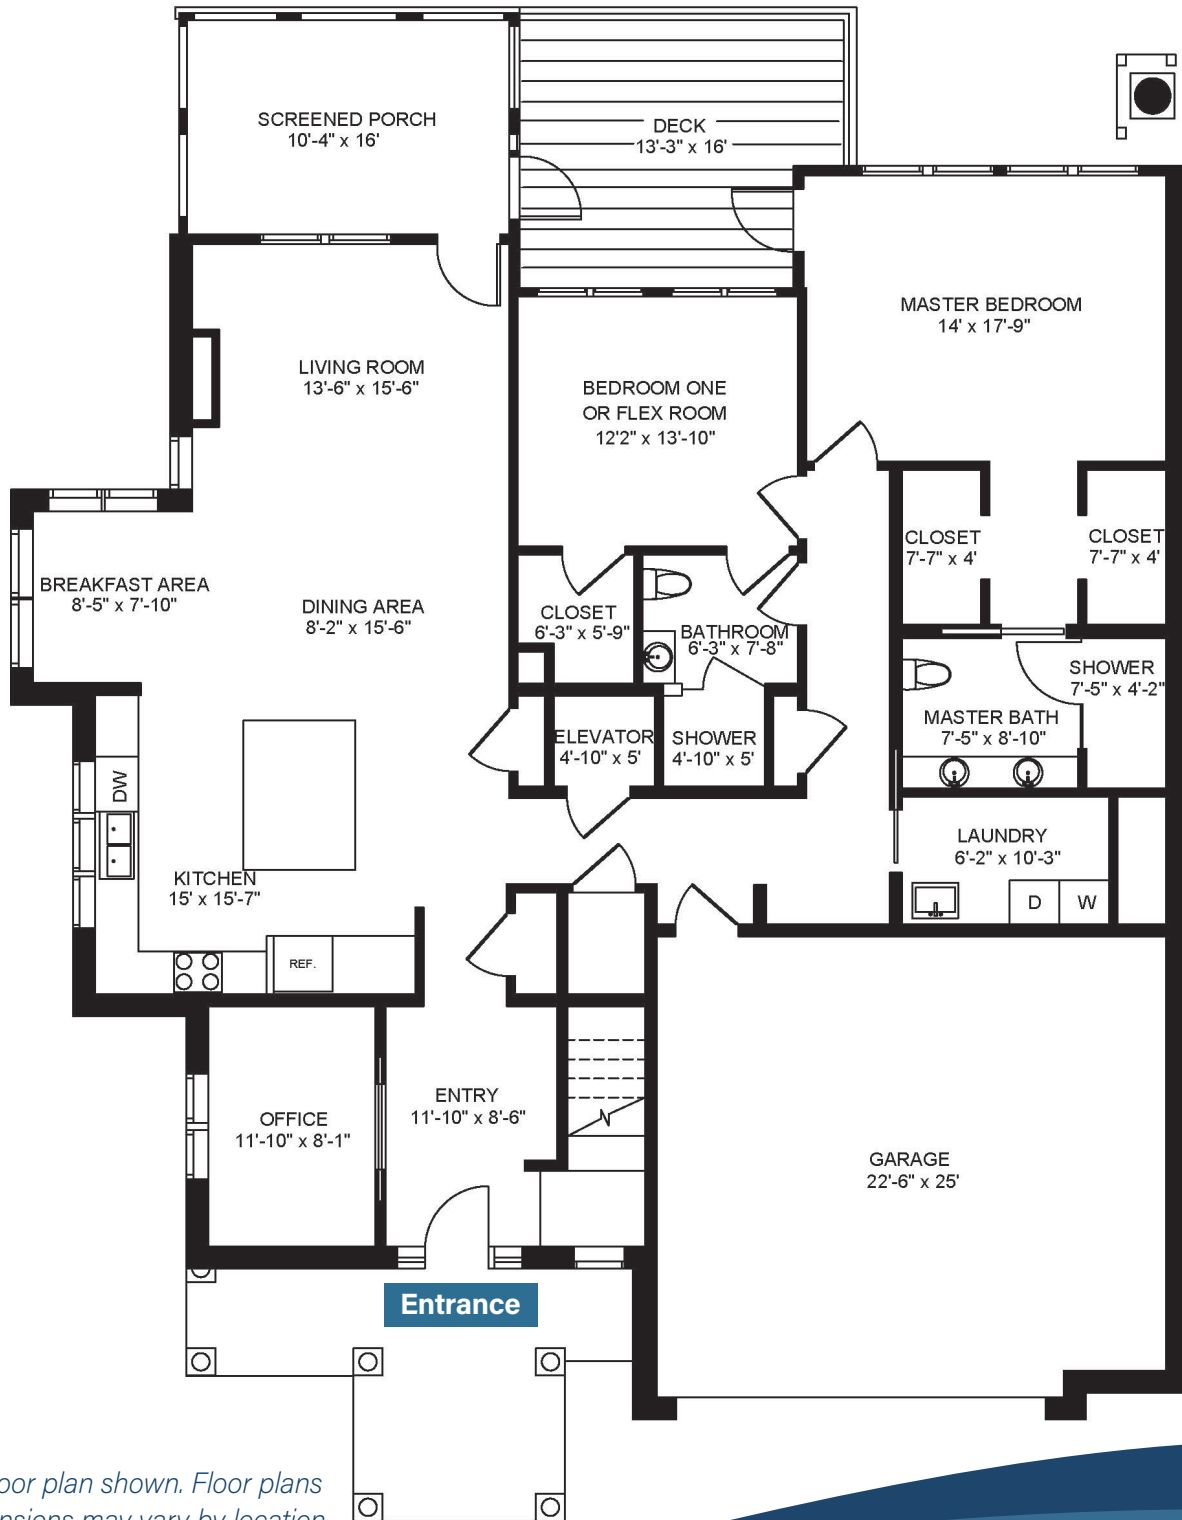

Bluffton Ridge

NEIGHBORHOOD

Crestwood - 1st Floor

Luxury Carriage Home | 2,561 sq. ft.

3 Bed with Office, Screened or Enclosed Porch and Garage

Sample floor plan shown. Floor plans and dimensions may vary by location.